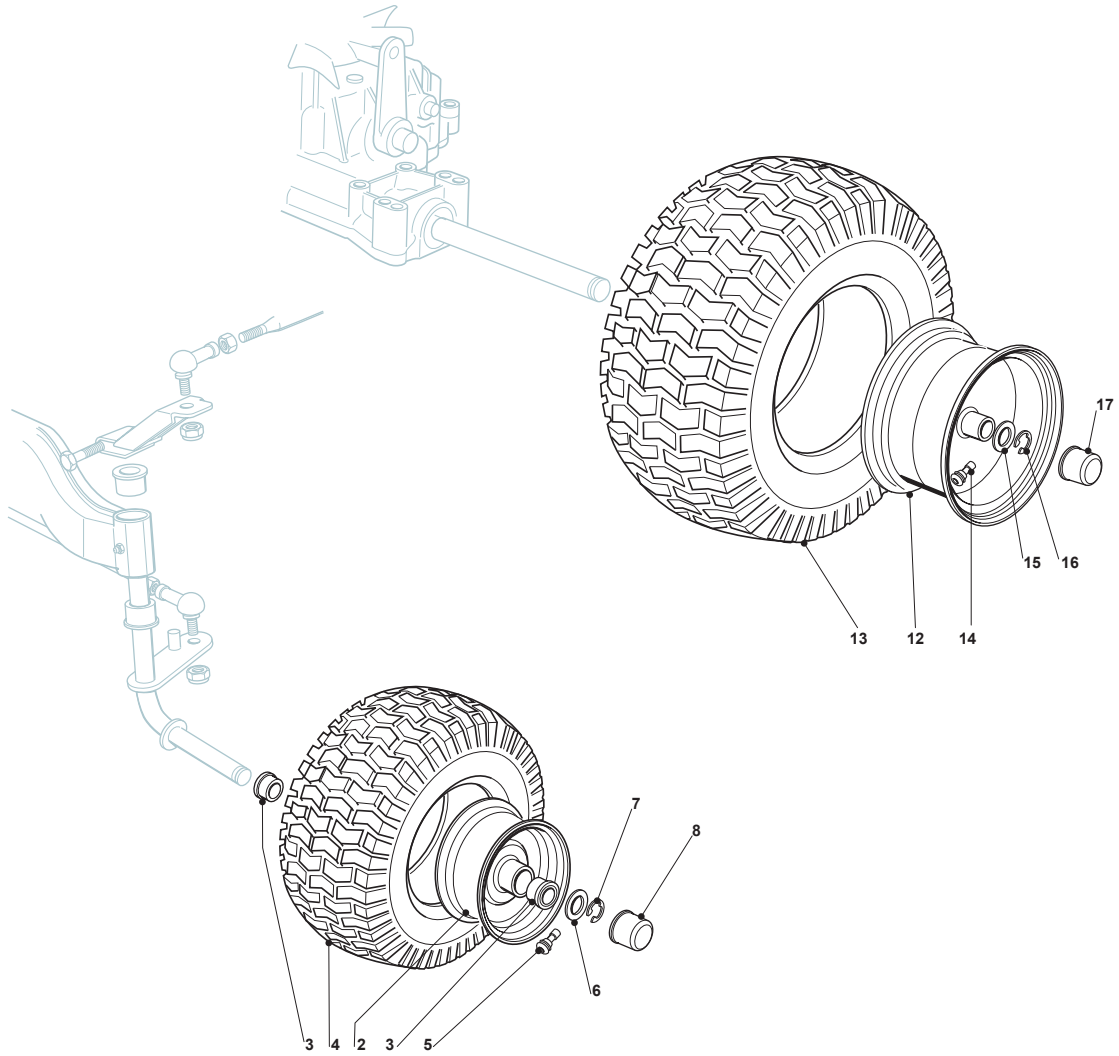

Fig.	Q.ty	Part No	Description	Notes
2	2	182000598/0	Rimm	
3	4	125122200/2	Bearing	
4	2	125590014/0	Tyre	13"
4	2	127590066/0	Tyre	15"
5	2	125950000/0	Valve	
6	2	125670005/1	Washer	
7	2	112001000/0	Benzing Ring	
8	2	122110230/0	Hub Cover	
8	2	322110239/0	Hub Cover	
12	2	182000599/0	Rimm	
13	2	125590015/0	Tyre	
14	2	125950000/0	Valve	
15	2	125670005/1	Washer	
16	2	112001010/0	Benzing Ring	
17	2	322110239/0	Hub Cover	
17	2	122110230/0	Hub Cover