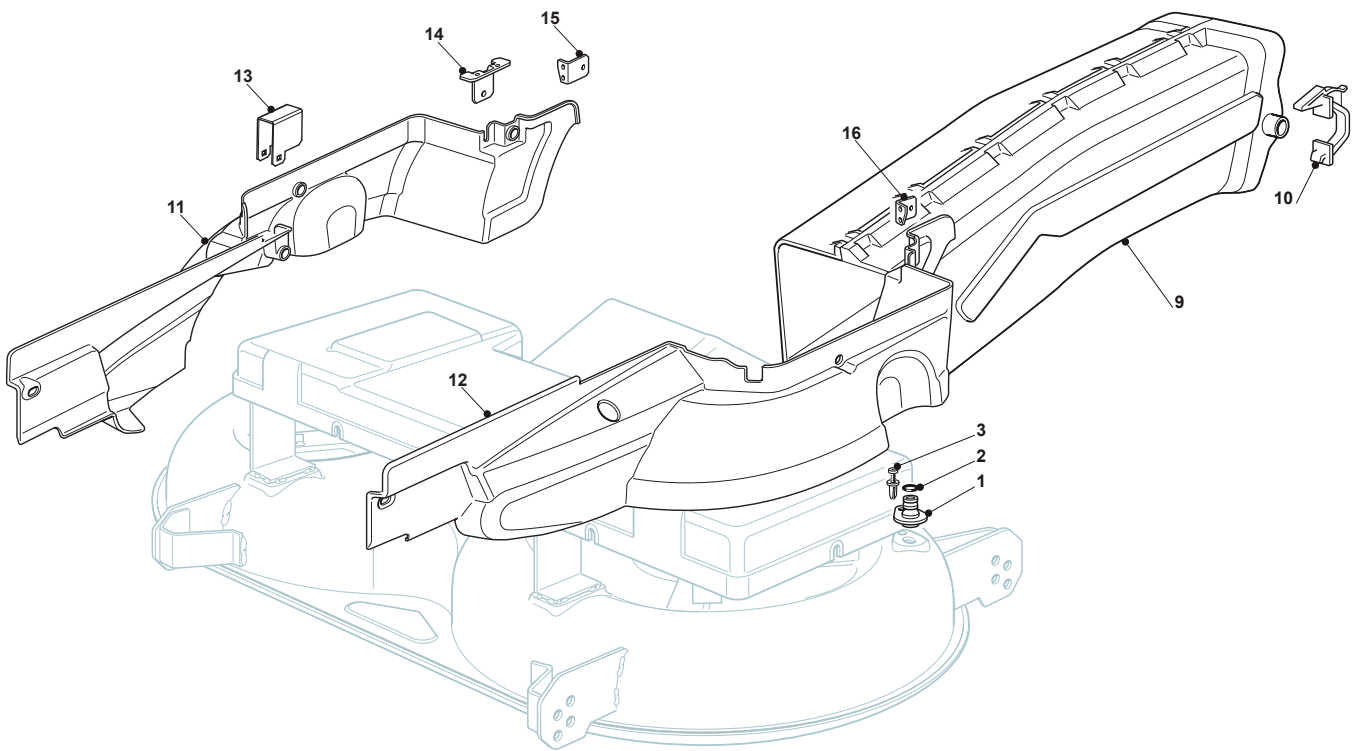

Fig.	Q.ty	Part No	Description	Notes
1	1	382564213/0	Cutting Plate Black	Black
1	1	382564214/0	Cutting Plate Red	Red
1	1	382564215/0	Cutting Plate Yellow	Yellow
2	2	125033060/0	Washing Cutting Deck Connection	
3	2	119035000/0	Or Ring	
4	2	112500030/0	Rivet	
8	1	382207200/1	Flange Assy	
9	1	382207201/2	Support Shaft Tc	
10	1	125020800/1	Main Blade Shaft	
11	1	125020801/2	Secondary Blade Shaft	
13	4	119216032/0	Bearing	
14	2	325160501/0	Dust Cover Disc	
15	2	112609260/0	Seeger	
16	6	112818700/0	Screw	
17	6	112154210/0	Nut	
18	2	125463200/0	Blade Hub	
19	2	112139100/0	Key	
20	1	182004350/0	Right Mulching Blade	
21	1	182004349/0	Left Blade Mulching	
22	2	122160400/0	Elastic Disc	
23	2	112523080/0	Washer	
24	1	112735694/0	Screw	
25	1	112735695/1	Screw	
31	4	182700004/0	Anti Scalp Wheel	
32	4	125510121/0	Pin	
33	4	122450115/0	Spring	
34	4	112000930/0	Benzing Ring	
41	1	182004343/0	Right Blade	
42	1	182004342/0	Left Blade, Winged	
1	1	382564220/0	Cutting Plate Grey	