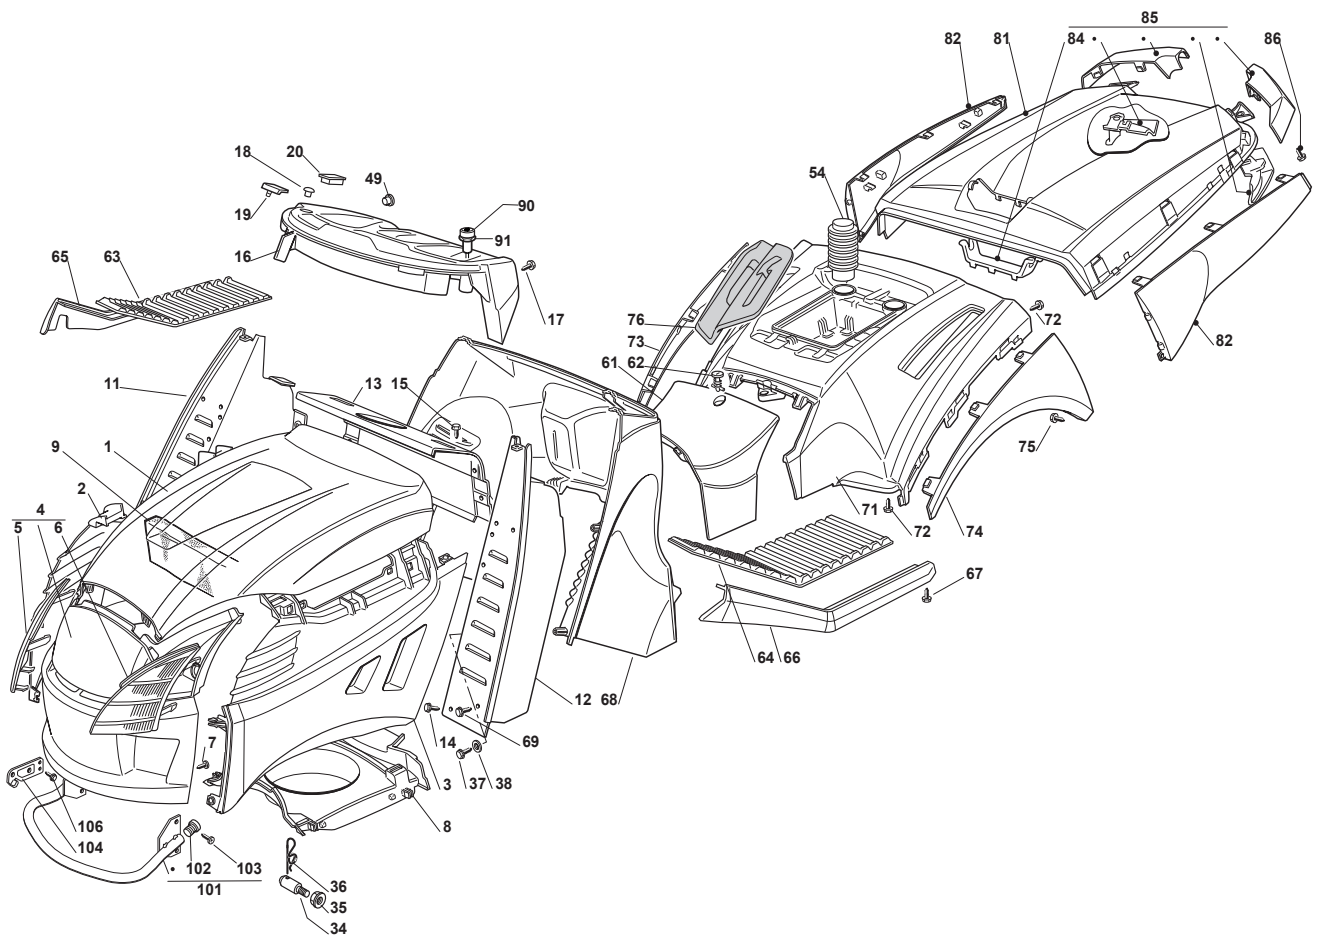

TX 122 HYDRO

Ride-on 102-122 Body

Issue 13 - 2015

Fig.	Q.ty	Part No	Description	Notes
101	1	382869019/0	Muffler Protection	
102	2	118737857/0	Cap	
103	4	112734995/0	Screw	
104	2	325547109/2	Plate	
106	4	112731580/0	Screw