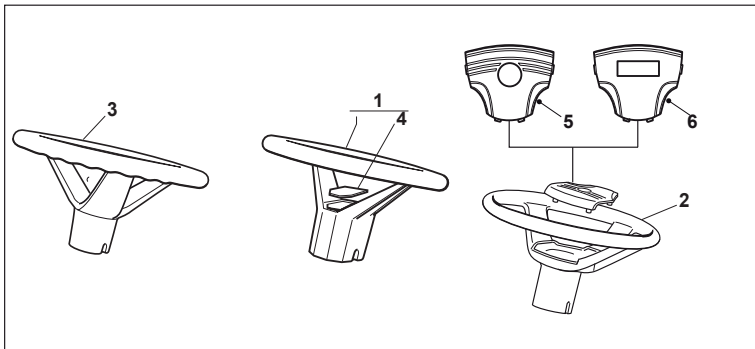

Fig.	Q.ty	Part No	Description	Notes
1	1	125961213/0	Steering Wheel	Grey
2	1	125961210/1	Steering Wheel	Black Coated
2	1	125961214/1	Steering Wheel	Grey
2	1	125961217/1	Coated Steering Wheel Black Tc	Black
3	1	125961206/0	Steering Wheel	
4	1	325120231/0	Cap	
5	1	325580500/0	Cap	
6	1	325580505/0	Cap	
6	1	325580501/0	Cap	Specific for Mountfield
7	1	112620299/0	Elastic Pin	
8	1	125722450/1	Seat	
9	1	125722451/2	Seat	
10	1	125722459/0	Seat	
11	1	125722457/0	Seat	Integral, Black
12	1	125722467/1	Seat	
12	1	125722471/0	Seat	Confort, Black
13	4	112583500/0	Grower	
14	4	112793102/0	Screw