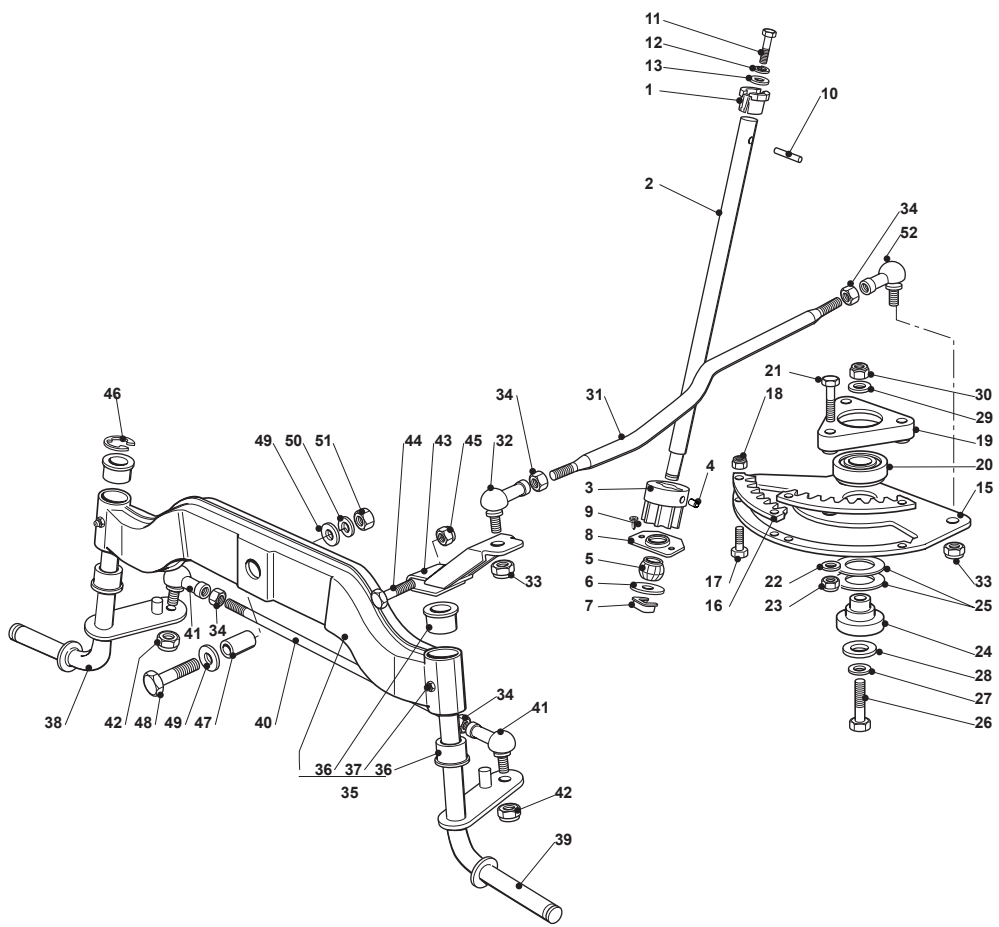

Fig.	Q.ty	Part No	Description	Notes
83	2	122524970/2	Fulcrum Pin	
84	2	112155010/0	Nut	
85	1	325785147/2	Seat Support	
86	1	325318303/0	Stop Lever	
87	1	125510000/0	Pin	
88	1	125430202/1	Spring	
89	2	112604897/0	Elastic Washer	
90	1	125430285/0	Spring	
91	1	112789000/0	Screw	
92	1	112154330/0	Nut	
93	1	325060049/0	Seat Switch Cam	
94	2	112815050/0	Screw	
95	4	112521320/0	Washer	
96	2	112154330/0	Nut	
97	1	325755025/1	Bracket	
98	2	112735110/0	Screw	
99	2	112437502/0	Plate	
100	1	325430255/0	Spring	
101	2	125510119/0	Tie Rod	
102	2	124487997/0	Cotter Pin	
103	2	125510040/1	Pin	
104	2	112155000/0	Nut	
105	2	112155000/0	Nut	

Fig.	Q.ty	Part No	Description	Notes
1	1	325038004/0	Bushing	
2	1	125520010/0	Steering Column	
3	1	125570004/0	Pinion	
4	1	112714300/0	Dowel	
5	1	325743000/0	Joint	
6	1	112521370/0	Washer	
7	1	112436030/0	Plate	
8	1	325785213/1	Support	
9	2	112729601/1	Screw	
10	1	112620250/0	Pin	
11	1	112691800/0	Screw	
12	1	112583500/0	Grower	
13	1	112523060/0	Washer	
15	1	325735523/0	Steering Sector	
16	2	325150000/0	Rack	
17	4	112791213/1	Screw	
18	4	112154510/0	Nut	
19	1	325774453/0	Clamp	
20	1	119216047/0	Bearing	
21	3	112691100/0	Screw	
22	3	112523060/0	Washer	
23	3	112155000/0	Nut	
24	1	125510120/0	Support	
25	2	322672153/0	Antifriction Washer	
26	1	112692395/0	Screw	
27	1	112523080/0	Washer	
28	1	112521390/0	Washer	
29	1	112523080/0	Washer	
30	1	112156602/0	Nut	
31	1	125033003/1	Steering Rod	
32	2	122746600/0	Joint	
32	2	122746616/0	Joint	
33	2	122746609/0	Joint	
34	4	112156602/0	Nut	
35	1	382034001/3	Equalizer With Bush And Lubricator	
36	4	125034002/1	Bushing	
37	2	112379511/0	Grease Dispenser	
38	1	382230349/0	Right Stub Axle	
39	1	382230348/0	Left Stub Axle	
40	1	325840001/0	Tie Rod	
41	2	122746616/0	Joint	
42	2	112156602/0	Nut	
43	1	382318101/0	Lever Ass.Y	
44	1	112691700/0	Screw	
45	1	112155000/0	Nut	
46	1	112001000/0	Benzing Ring	
47	1	125160005/0	Spacer	
48	1	112694100/0	Screw	
49	2	112521390/0	Washer	
50	1	112587900/0	Grower	
51	1	112295800/0	Nut	