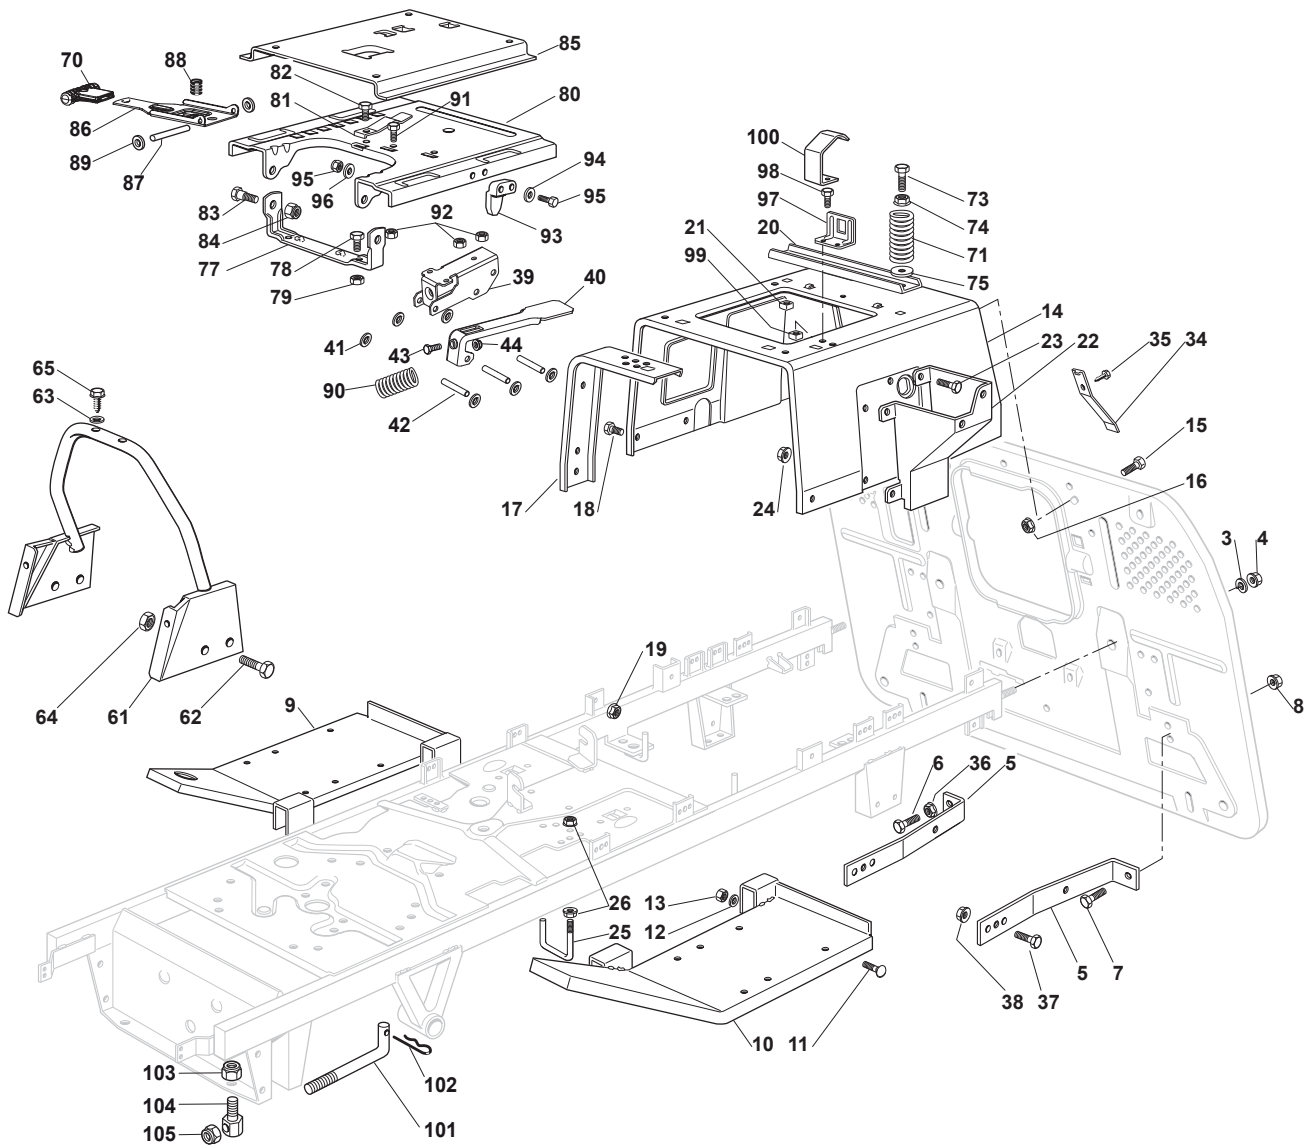

Fig.	Q.ty	Part No	Description	Notes
3	2	112585100/0	Washer	
4	2	112295200/0	Nut	
5	2	325774273/1	Stiffening	
6	1	112691100/0	Screw	
7	3	112793102/0	Screw	
8	4	112293201/0	Nut	
9	1	382510041/2	Right Footboard Support	
10	1	382510043/2	Left Footboard Support	
11	4	112815245/0	Screw	
12	4	112523040/0	Washer	
13	4	112154510/0	Nut	
14	1	325785133/5	Seat Support	
15	5	112791011/0	Screw	
16	5	112292102/0	Nut	
17	2	325650065/0	Stiffening	
18	6	112791011/0	Screw	
19	6	112292102/0	Nut	
20	1	325650067/0	Stiffening	
21	2	112360420/0	Nut	
22	1	325785137/1	Support	
23	4	112791011/0	Screw	
24	4	112292102/0	Nut	
25	1	125580019/0	Belt Guide Peg	
26	2	112292102/0	Nut	
34	1	125430238/1	Spring	
35	1	112731580/0	Screw	
36	1	112293200/0	Nut	
37	2	112793102/0	Screw	
38	2	112293201/0	Nut	
39	1	325774575/0	Fulcrum Clamp	
40	1	325318327/0	Lever	
41	6	112604896/0	Crown Fastener	
42	3	122517866/0	Pin	
43	1	112735661/0	Screw	
44	1	112154510/0	Nut	
61	1	382650045/0	Chassis	
62	4	112792611/0	Screw	
63	2	112521330/0	Washer	
64	4	112292102/0	Nut	
65	2	112731350/0	Screw	
70	1	322394505/0	Knob	
71	2	125430257/1	Spring	
73	2	125943001/1	Screw	
74	2	112293201/0	Nut	
75	2	112523070/0	Washer	
77	1	382774207/0	Seat Clamp Support	
78	2	112792611/0	Screw	
79	2	112293201/0	Nut	
80	1	325785149/3	Fixed Seat Support	
81	1	125430203/1	Spring	
82	1	112731580/0	Screw	

Fig.	Q.ty	Part No	Description	Notes
83	2	122524970/2	Fulcrum Pin	
84	2	112155010/0	Nut	
85	1	325785147/2	Seat Support	
86	1	325318303/0	Stop Lever	
87	1	125510000/0	Pin	
88	1	125430202/1	Spring	
89	2	112604897/0	Elastic Washer	
90	1	125430285/0	Spring	
91	1	112789000/0	Screw	
92	1	112154330/0	Nut	
93	1	325060049/0	Seat Switch Cam	
94	2	112815050/0	Screw	
95	4	112521320/0	Washer	
96	2	112154330/0	Nut	
97	1	325755025/1	Bracket	
98	2	112735110/0	Screw	
99	2	112437502/0	Plate	
100	1	325430255/0	Spring	
101	2	125510119/0	Tie Rod	
102	2	124487997/0	Cotter Pin	
103	2	125510040/1	Pin	
104	2	112155000/0	Nut	
105	2	112155000/0	Nut	