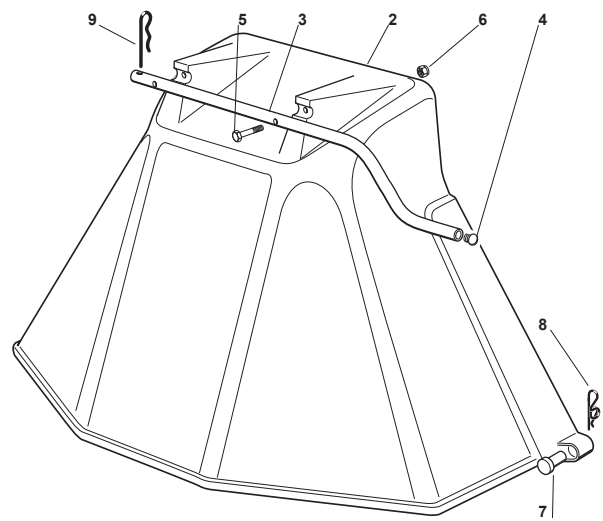

Fig.	Q.ty	Part No	Description	Notes
2	1	382400003/1	Ejection Guard	
3	1	325869043/0	Rear Support	
4	2	118566112/0	Push Road	
5	2	112689515/0	Screw	
6	2	112154510/0	Nut	
7	2	125510022/0	Pin	
8	2	124487998/0	Cotter Pin	
9	1	124487999/0	Spring Pin	
22	1	125519997/1	Front Weight Tc	
23	3	112760520/0	Screw	
24	3	112155000/0	Nut	
42	1	382735502/0	Bracket	
43	1	325774213/0	Bracket	
44	1	382033105/1	Rod	
45	1	125510021/1	Hitch Pin	
46	2	124487999/0	Spring Pin	
51	1	182180050/0	Battery Charger	CE Plugg
51	1	182180052/0	Battery Charger	UK Plugg
72	1	125140092/0	Mulching Deflector	
73	1	325394005/0	Handle	
74	1	125510077/0	Pin	
75	1	125430245/0	Spring	
76	1	112735405/0	Screw	
77	1	325280000/1	Handgrip	
78	1	125840011/1	Tie Rod	
79	2	125253004/0	Mulch.Kit Fixing Hook	