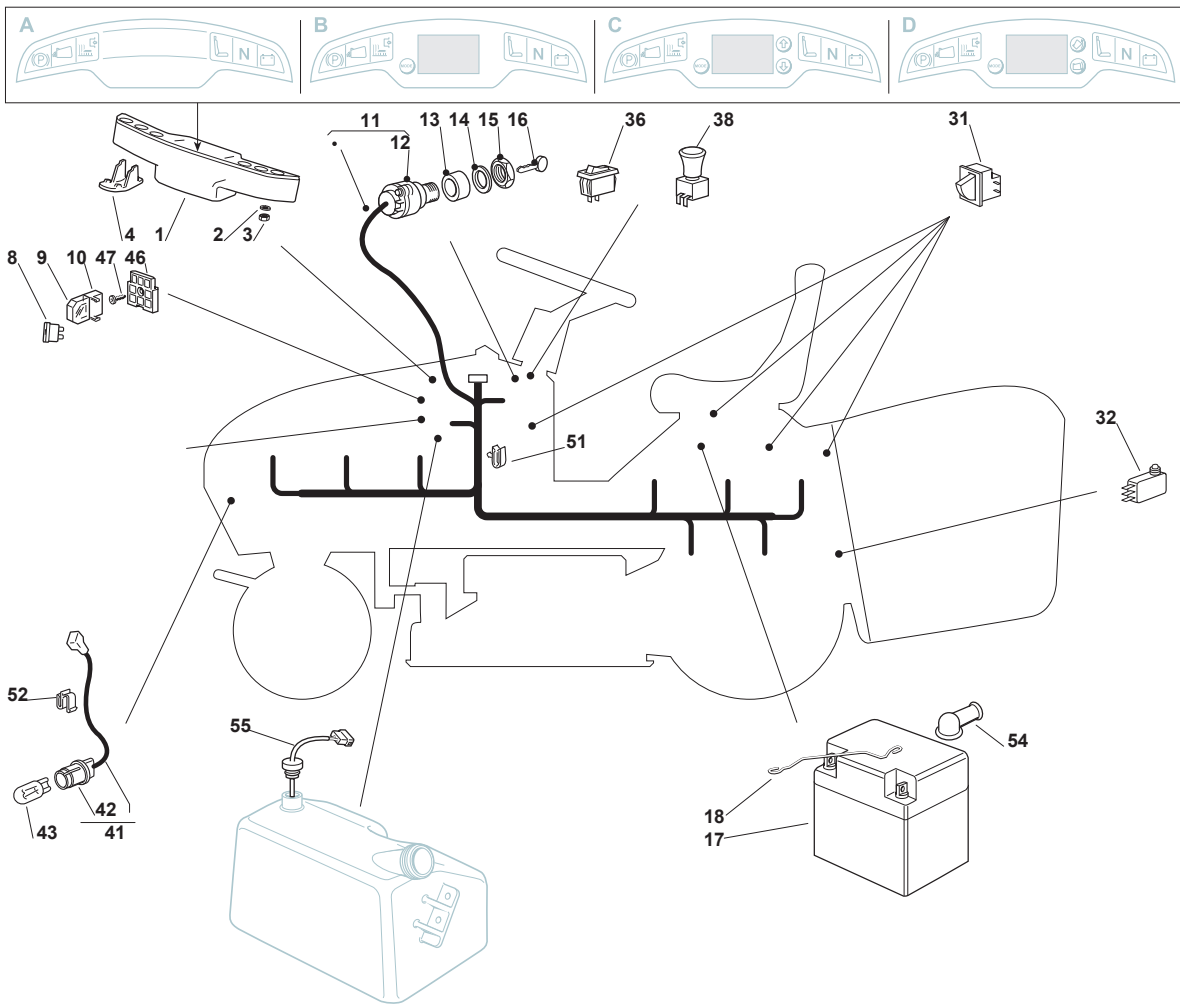

Fig.	Q.ty	Part No	Description	Notes
1	1	382722434/0	Cards + Guards (C)	
1	1	382722431/0	Cards + Guards (A)	
1	1	382722433/0	Cards + Guards (D)	
1	1	382722432/0	Cards + Guards (B)	
2	2	112521320/0	Washer	
3	2	112154330/0	Nut	
4	1	325031501/0	Deflector	
8	1	133340040/0	Fuse 10 A	For Electric and Manual Grassbag Lifting
8	1	133340036/0	Fuse 25 A	For Electric and Manual Grassbag Lifting
8	1	133340035/0	Fuse 15 A	For Electric Grassbag Lifting
9	3	133215000/0	Cover	For Electric Grassbag Lifting
9	2	133215000/0	Cover	For Manual Grassbag Lifting
10	3	133500007/0	Fuse Carrier	For Electric Grassbag Lifting
10	2	133500007/0	Fuse Carrier	For Manual Grassbag Lifting
11	1	182040203/0	Cables Ass.Y	for B&S-GGP-Kohler-Kawasaki Engines
11	1	182040208/0	Cables Ass.Y	for HONDA Engine
12	1	118450072/0	Starting Switch	
13	1	118550136/0	Spacer	
14	1	118550135/0	Washer	
15	1	118400862/0	Ring Nut	
16	1	118210022/0	Starting Key	
17	1	118120002/1	Battery	
18	1	125430230/0	Spring	
31	3	119410615/0	Microswitch	
32	1	119410605/1	Microswitch	
36	1	118450060/1	Headlight Interrupt.	
38	1	118450068/0	Switch	
41	1	182040073/0	Lamp Holder	
42	2	133500030/0	Lamp Holder	
43	2	118459100/0	Lamp For Lights	
46	1	133500010/1	Plate	
47	1	112735170/0	Screw	
51	5	133320506/0	Fairlead	
52	1	133320504/0	Fairlead	
54	1	118564864/1	Protection	