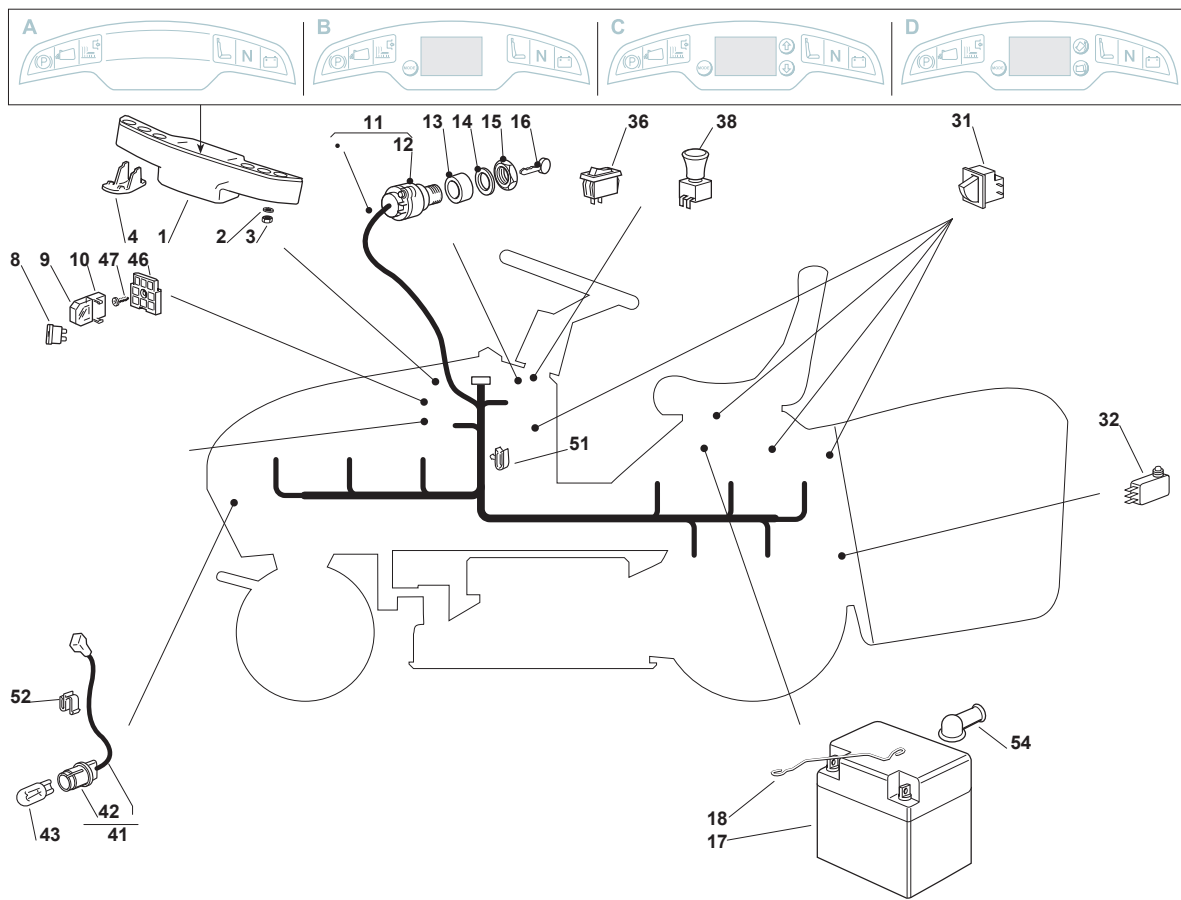

# TX 122 HYDRO

Ride-on 102-122 Grasscatcher - Electric Lifting

Issue 13 - 2015

Fig.	Q.ty	Part No	Description	Notes
89	1	112788800/0	Screw	
90	1	112157000/0	Nut	
98	1	325120232/0	Cap	
99	1	382180111/0	Outfit, Screws	