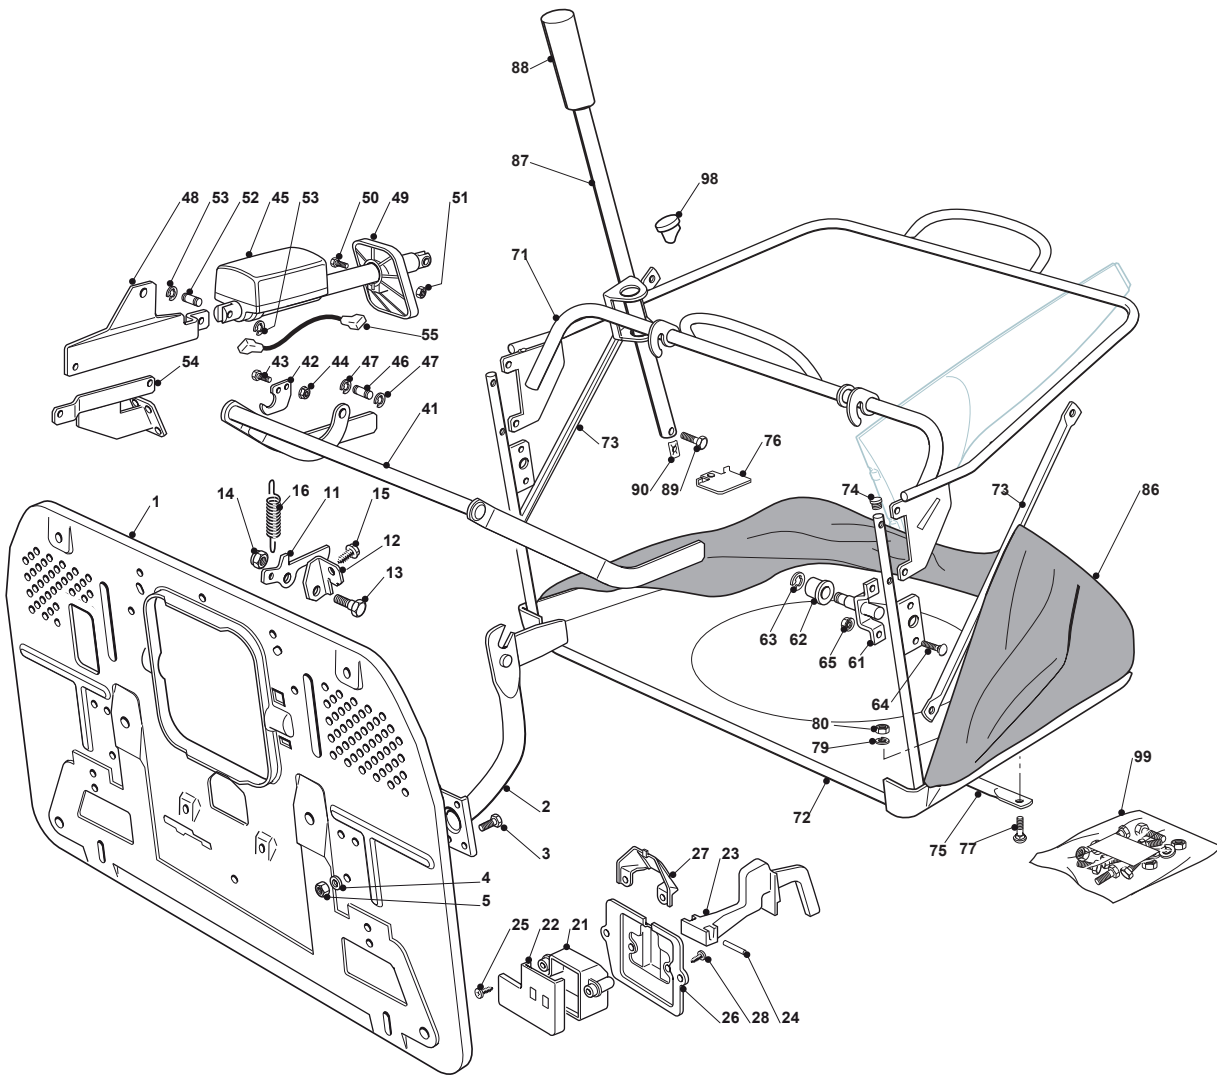

Fig.	Q.ty	Part No	Description	Notes
1	1	382547051/0	Plate	
2	2	182774225/1	Clamp	
3	6	112793102/0	Screw	
4	6	112523060/0	Washer	
5	6	112293201/0	Nut	
11	1	325774417/0	Clamp	
12	1	325755031/0	Clamp	
13	1	125510080/0	Pin	
14	1	112292102/0	Nut	
15	1	112735122/0	Screw	
16	1	127430579/0	Clutch Spring	
21	1	125600041/0	Grassc.Full Micro Protection	
22	1	125600042/0	Grasscatcher Micro Prot Cover	
23	1	125318124/0	Full Grassc. Microswtich Cover	
24	1	112400030/0	Pin	
25	1	112728510/0	Screw	
26	1	325785272/0	Micro Protection	
27	1	125600048/0	Empty Micro Grassc.Protection Cover	
28	2	112728450/0	Screw	
71	1	382800123/1	Upper Frame	
72	1	382800089/1	Front Frame	
73	2	325650117/0	Stiffening	
74	2	118566111/0	Cap	
75	1	382650043/0	Lower Stiffening	
76	1	325547131/0	Plate	
77	6	112815210/0	Screw	
79	2	112521330/0	Washer	
80	2	112154510/0	Nut	
86	1	182105948/0	Grasscatcher	
87	1	125869029/1	Grasscatcher Lifting Tube	
88	1	125394508/0	Knob	
89	1	112788800/0	Screw	
90	1	112157000/0	Nut	
99	1	382180110/0	Outfit, Screws	