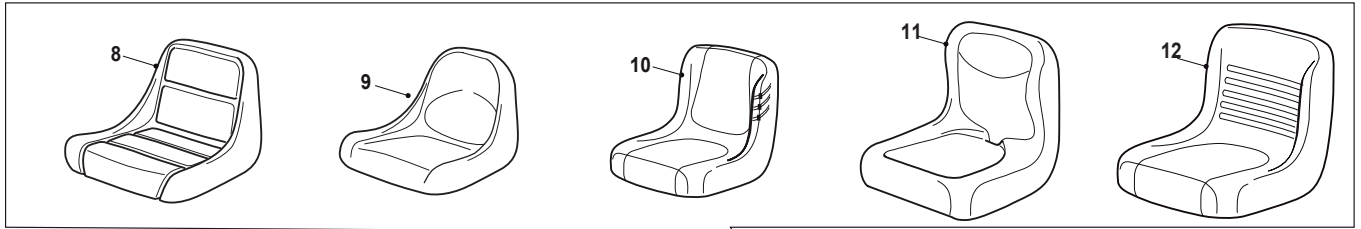

Fig.	Q.ty	Part No	Description	Notes
1	1	125961213/0	Steering Wheel	Grey
2	1	125961210/1	Steering Wheel	Black Coated
2	1	125961214/1	Steering Wheel	Grey
2	1	125961217/1	Coated Steering Wheel Black Tc	Black
3	1	125961206/0	Steering Wheel	
4	1	325120231/0	Cap	
5	1	325580500/0	Cap	
6	1	325580505/0	Cap	
6	1	325580501/0	Cap	Specific for Mountfield
7	1	112620299/0	Elastic Pin	
8	1	125722450/1	Seat	
9	1	125722451/2	Seat	
10	1	125722459/0	Seat	
11	1	125722457/0	Seat	Integral, Black
12	1	125722467/1	Seat	
12	1	125722471/0	Seat	Confort, Black
13	4	112583500/0	Grower	
14	4	112793102/0	Screw	