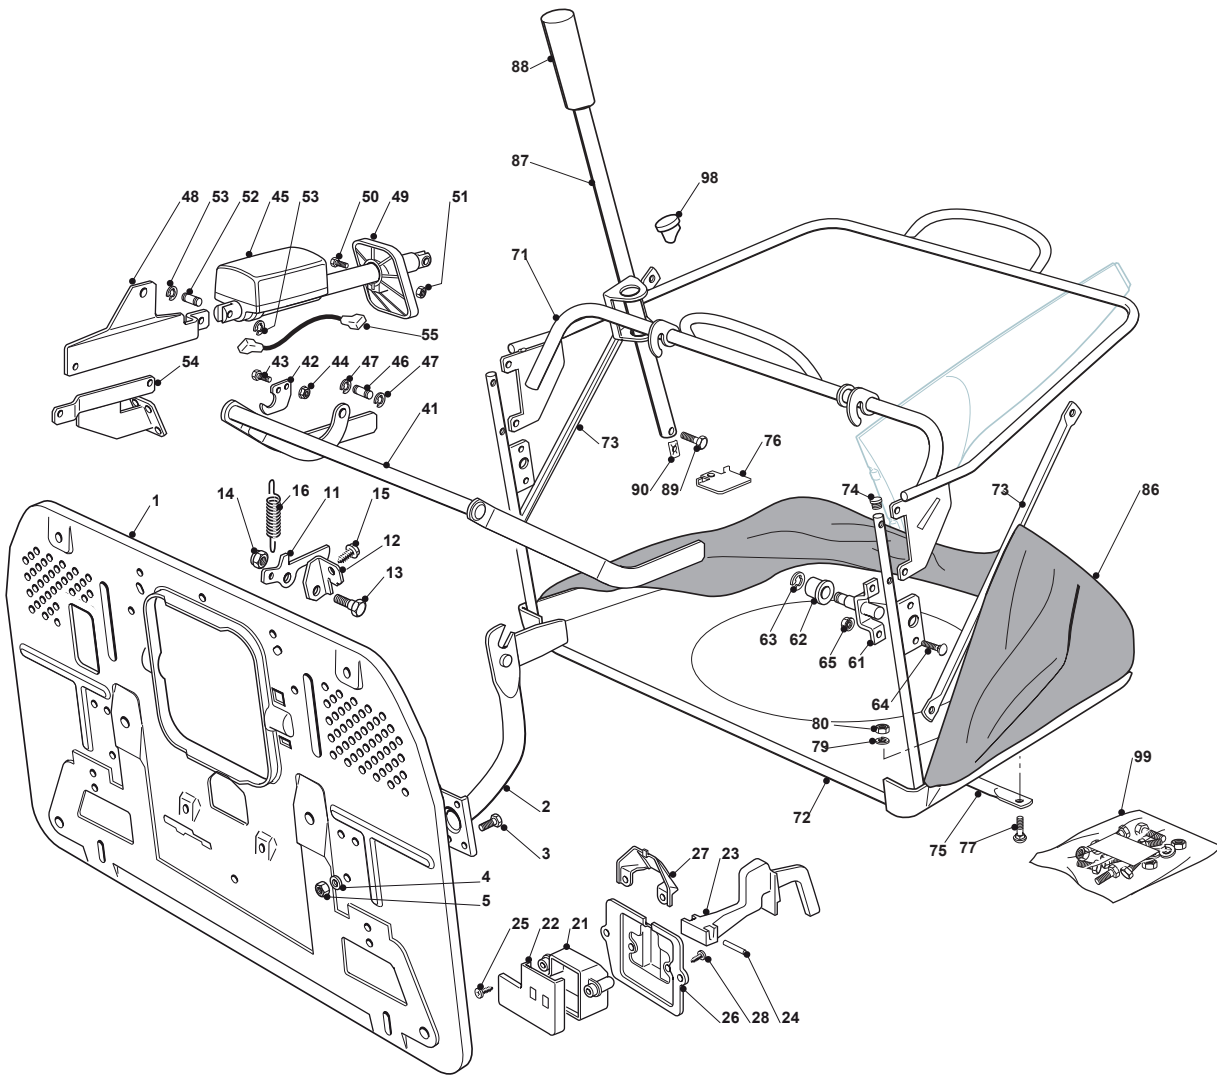

TX 122 HYDRO

Ride-on 102-122 Grasscatcher - Electric Lifting

Issue 13 - 2015

Fig.	Q.ty	Part No	Description	Notes
89	1	112788800/0	Screw	
90	1	112157000/0	Nut	
98	1	325120232/0	Cap	
99	1	382180111/0	Outfit, Screws