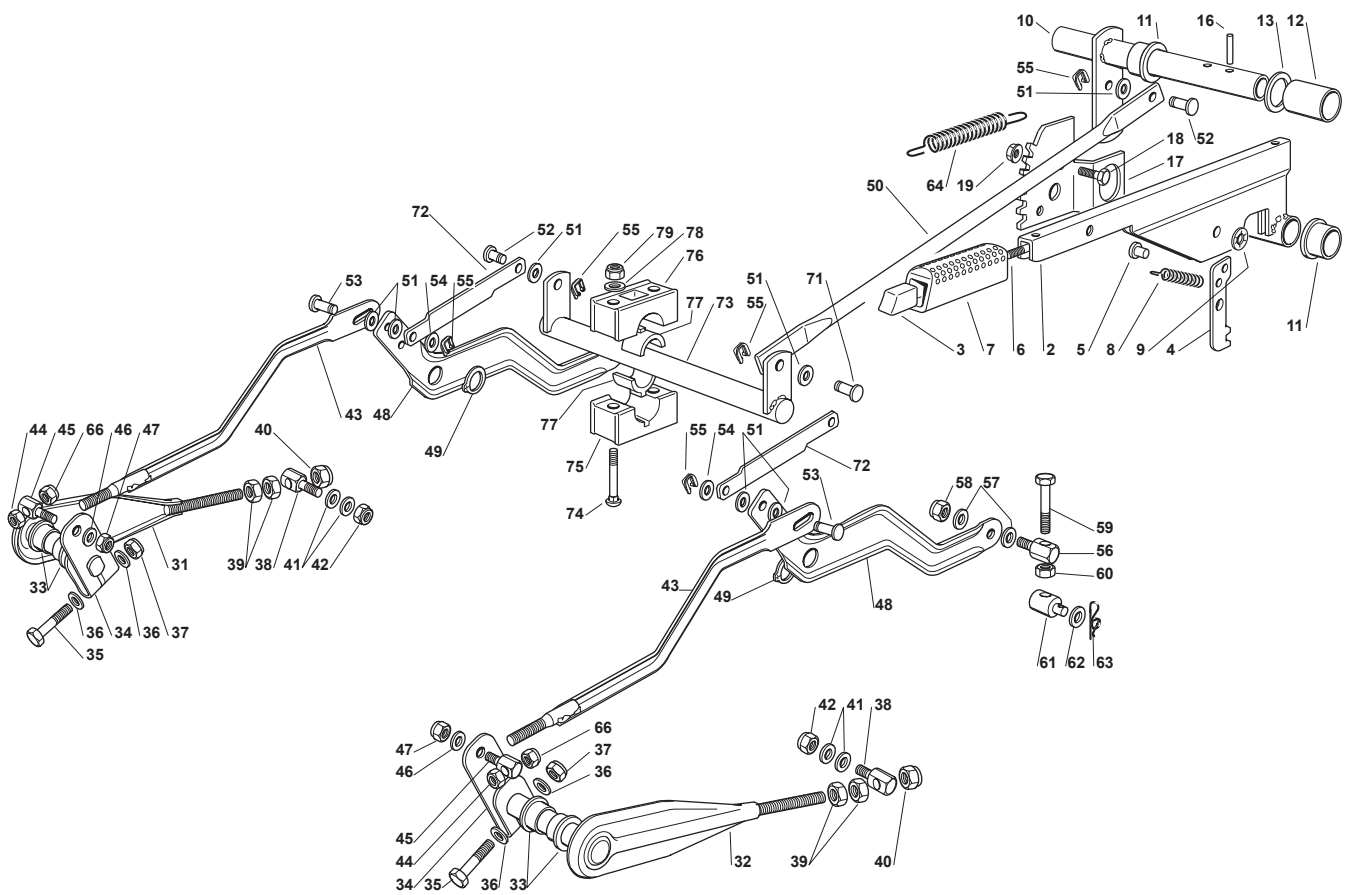

Fig.	Q.ty	Part No	Description	Notes
2	1	382318139/0	Deck Lifting Lever	
3	1	125605000/1	Button	
4	1	325470901/0	Dog	
5	1	125510011/0	Pin	
6	1	125033002/0	Push Rod	
7	1	325394536/0	Knob	
8	1	125430208/0	Spring	
9	1	112604899/0	Crown Fastener	
10	1	382000551/0	Axle	
11	2	122034523/0	Bushing	
12	1	125160025/0	Spacer	
13	1	322672153/0	Antifriction Washer	
16	2	112620206/0	Pin	
17	1	325735506/1	Left Sector	
18	2	112792611/0	Screw	
19	2	112293201/0	Nut	
31	1	382318159/0	Front Right Fulcrum Lever	
32	1	382318161/0	Lever	
33	4	125040605/0	Bushing	
34	2	325318161/0	Lever	
35	2	112691700/0	Screw	
36	4	112521350/0	Washer	
37	2	112155000/0	Nut	
38	2	125510056/0	Pin	
39	4	112295200/0	Nut	
40	2	112156602/0	Nut	
41	4	325670008/1	Washer	
42	2	112156602/0	Nut	
43	2	382000477/2	Connecting Rod Assy	
44	2	112155000/0	Nut	
45	2	125510055/1	Pin	
46	2	112521350/0	Washer	
47	2	112155000/0	Nut	
48	2	325318153/1	Rear Lever	
49	2	112609255/0	Seeger	
50	1	325033071/0	Rod	
51	7	325670011/0	Antifriction Washer	
52	2	125510117/0	Pin	
53	2	125510048/1	Pin	
54	2	112521350/0	Washer	
55	5	112436050/0	Plate	
56	2	125510056/0	Pin	
57	4	325670008/1	Washer	
58	2	112156602/0	Nut	
59	2	112794985/0	Screw	
60	2	112295200/0	Nut	
61	2	125510070/0	Pin	
62	2	112523090/0	Washer	
63	2	124487998/0	Cotter Pin	
64	1	125430218/0	Spring	
66	2	112293200/0	Nut