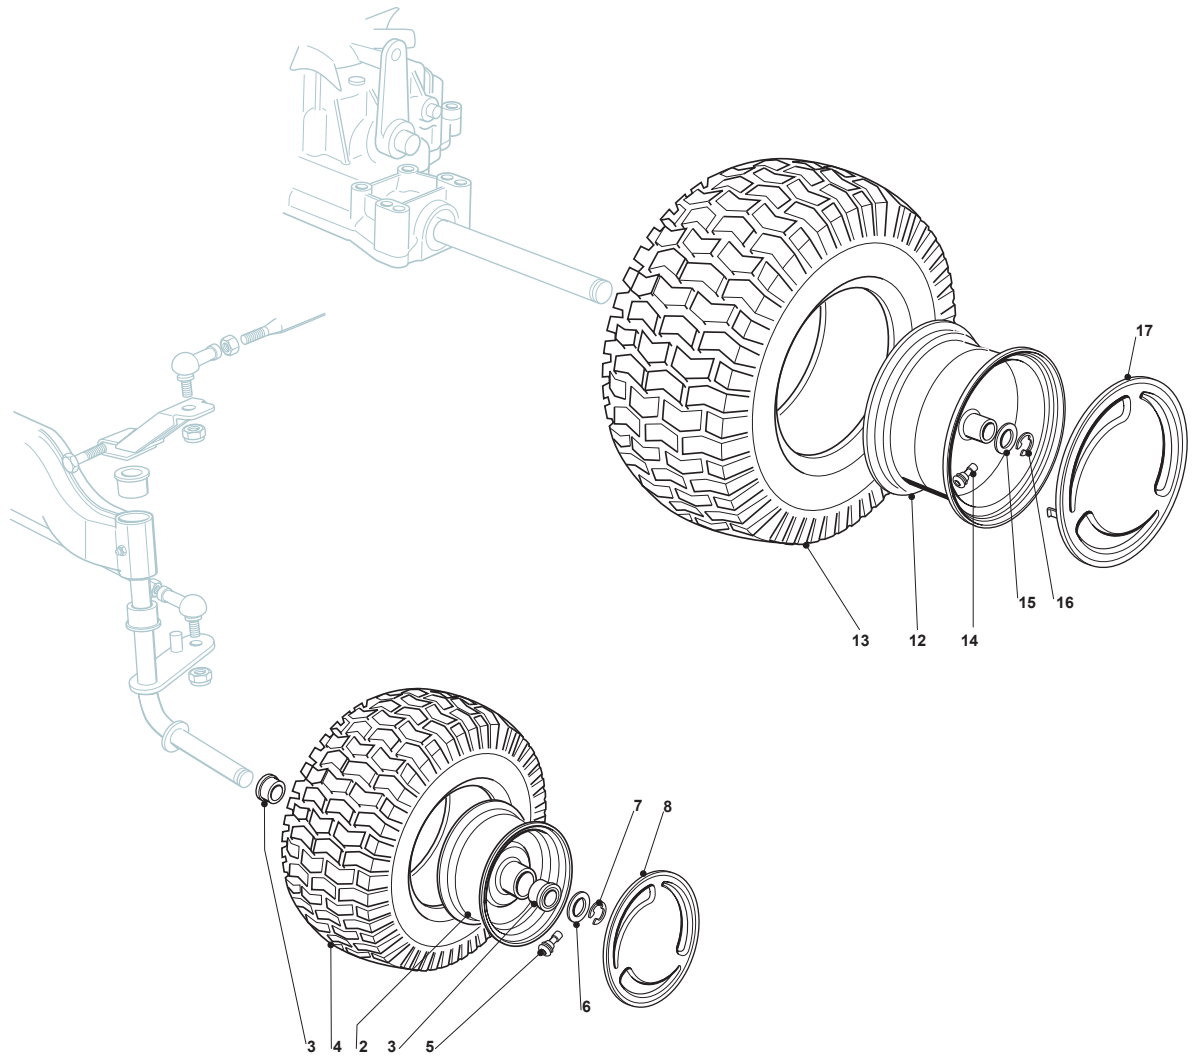

Fig.	Q.ty	Part No	Description	Notes
2	2	182000598/0	Rimm	
3	4	125122200/2	Bearing	
4	2	125590014/0	Tyre	13"
4	2	127590066/0	Tyre	15"
5	2	125950000/0	Valve	
6	2	125670005/1	Washer	
7	2	112001000/0	Benzing Ring	
8	2	122110230/0	Hub Cover	
8	2	322110239/0	Hub Cover	
12	2	182000599/0	Rimm	
13	2	125590015/0	Tyre	
14	2	125950000/0	Valve	
15	2	125670005/1	Washer	
16	2	112001010/0	Benzing Ring	
17	2	322110239/0	Hub Cover	
17	2	122110230/0	Hub Cover	