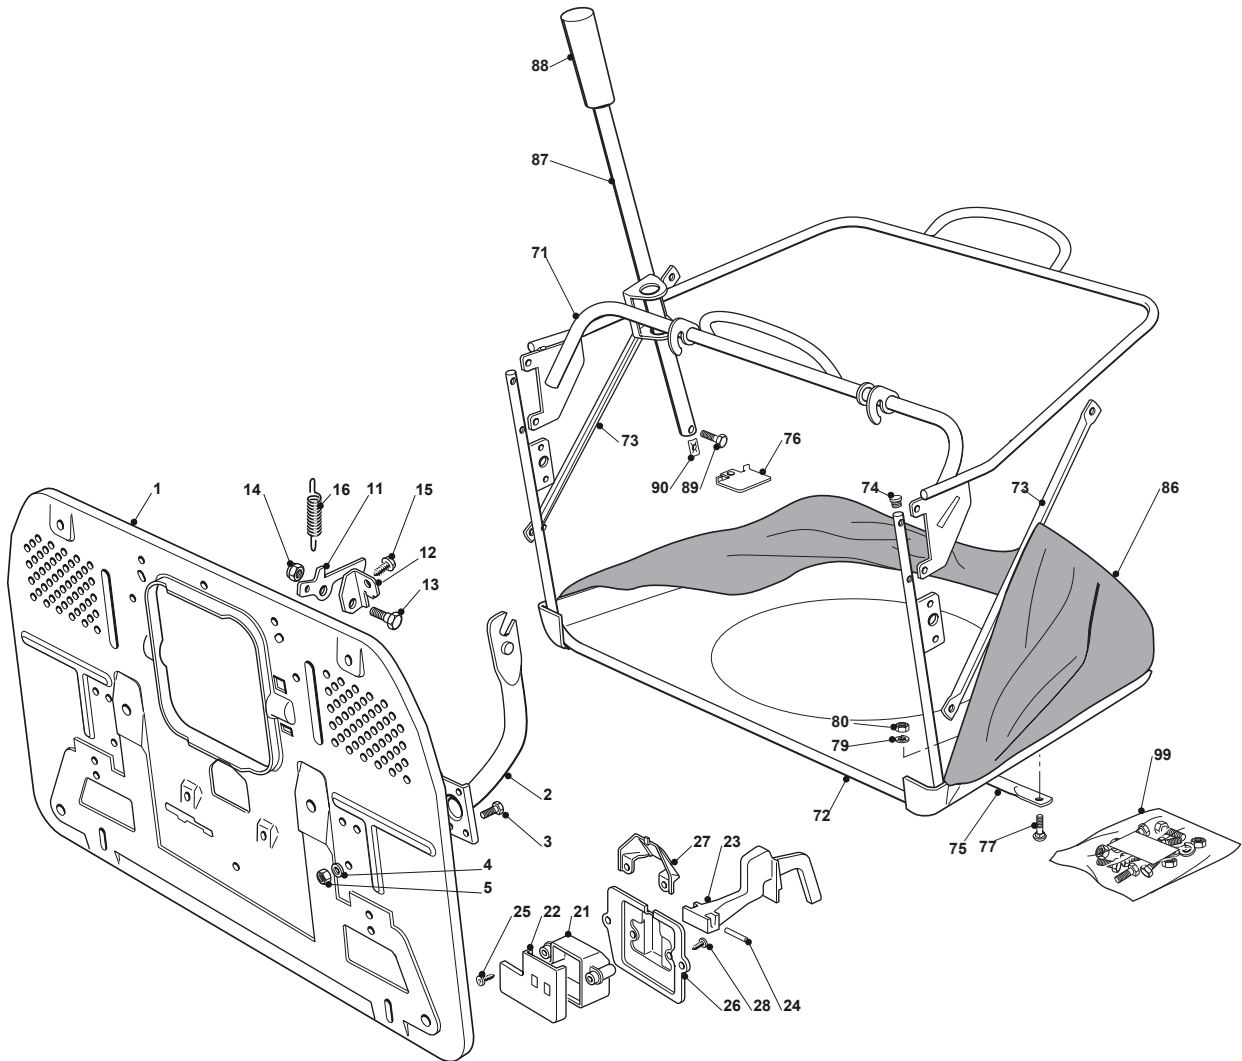

Fig.	Q.ty	Part No	Description	Notes
1	2	125033060/0	Washing Cutting Deck Connection	
2	2	119035000/0	Or Ring	
3	2	112500030/0	Rivet	
9	1	382108020/0	Conveyor	
10	2	325774373/0	Clamp	
11	1	325060142/0	Right Belt Protection Carter	
12	1	325060143/0	Left Belt Protection	
13	2	325774267/0	Clamp	
14	2	325774423/0	Clamp	
15	1	325774425/0	Clamp	
16	1	325774421/0	Clamp	