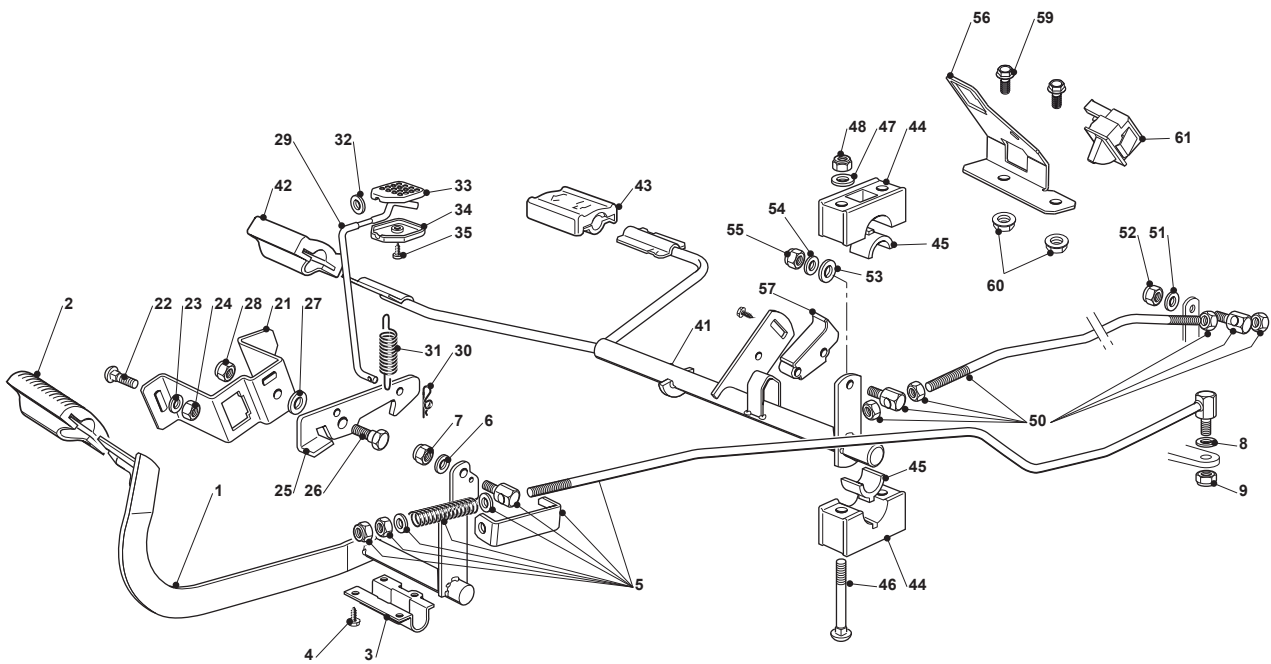

Fig.	Q.ty	Part No	Description	Notes
1	1	382500011/2	Pedal	
2	1	325110416/0	Clamp Cover	
3	1	325547081/2	Plate	
4	4	112731601/0	Screw	
5	1	382000582/0	Rod	
6	1	112521350/0	Washer	
7	1	112155000/0	Nut	
8	2	112521360/0	Washer	
9	1	112155000/0	Nut	
21	1	325785143/1	Support	
22	2	112815210/0	Screw	
23	1	112523040/0	Washer	
24	2	112154510/0	Nut	
25	1	325253001/0	Hook	
26	1	122524970/2	Fulcrum Pin	
27	1	325670011/0	Antifriction Washer	
28	1	112155000/0	Nut	
29	1	125033097/0	Rod	
30	1	124487997/0	Cotter Pin	
31	1	125430213/0	Spring	
32	1	112523040/0	Washer	
33	1	325592001/0	Knob	
34	1	325592002/0	Knob	
35	1	112727815/0	Screw	
41	1	382000391/1	Drive Pedal	
42	1	325110417/0	Clamp Cover Front	
43	1	325110418/0	Clamp Cover Rear	
44	4	325785354/0	Support	
45	4	325034003/0	Brass	
46	4	112815271/0	Screw	
47	4	112523040/0	Washer	
48	4	112154510/0	Nut	
50	1	382000579/0	Rod	
51	1	112523040/0	Washer	
52	1	112154510/0	Nut	
53	1	112521360/0	Washer	
54	1	112523040/0	Washer	
55	1	112154510/0	Nut	
56	1	325785481/0	Micro Switch Bracket	
57	1	325060034/1	Cam	
58	1	112735404/0	Screw	
59	2	112793102/0	Screw	
60	2	112293201/0	Nut	
61	1	119410614/0	Microswitch	