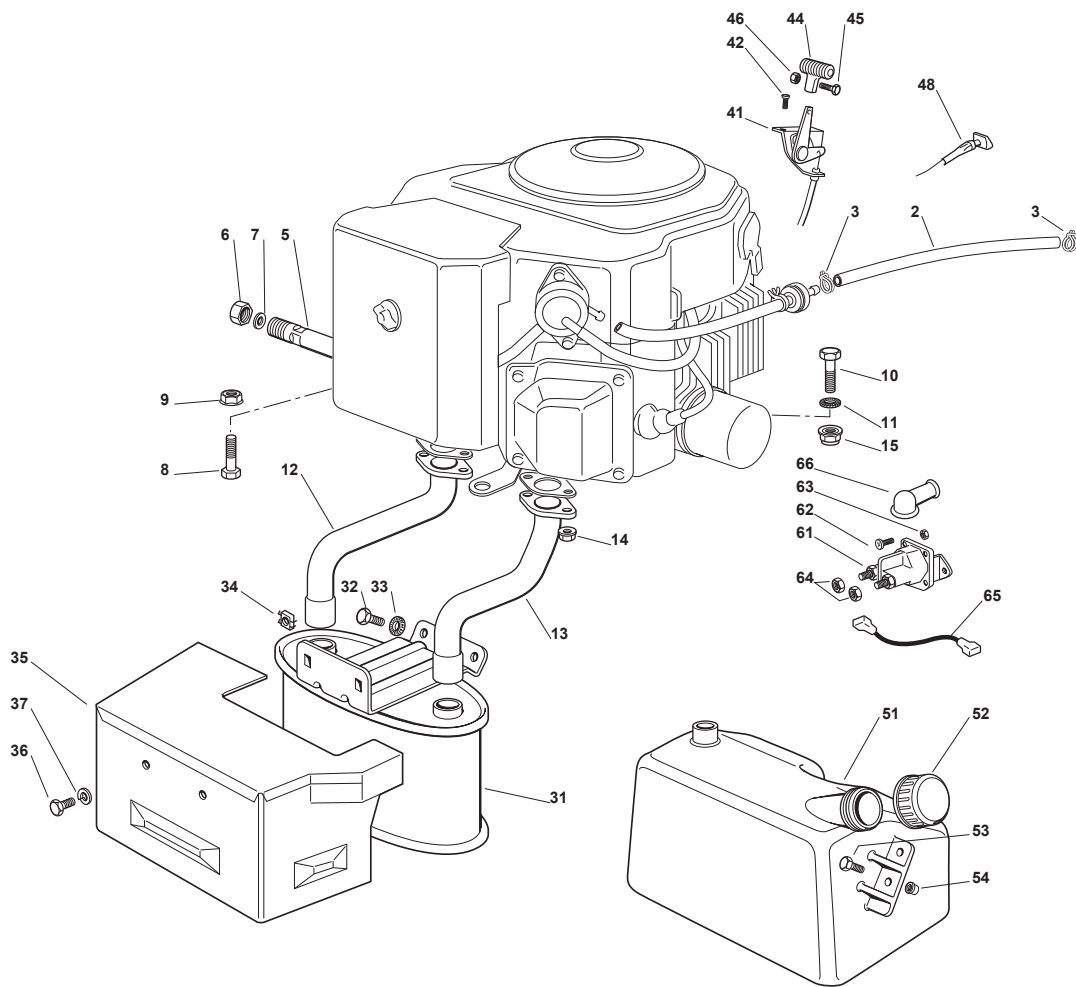

Fig.	Q.ty	Part No	Description	Notes
2	1	325869016/1	Connecting Tube	
3	2	118375051/1	Fair Led	
4	3	112735108/1	Screw	
5	1	112154210/0	Nut	
6	1	112691115/0	Screw	
7	1	112540260/0	Grower	
8	1	127598060/0	Oil Discharge Extension	
9	1	118737849/0	Plug	
10	1	118401001/1	Oil Seal	
11	1	118738227/0	Exhaust Pipe Kohler 16-18	
12	2	112735530/0	Screw	
13	2	112583500/0	Grower	
14	3	125160035/0	Spacer	
31	1	182750010/0	Muffler	
32	2	112793102/0	Screw	
33	2	112540260/0	Grower	
34	2	112360425/0	Nut	
35	1	382598029/0	Muffler Protection	
36	2	112792611/0	Screw	
37	2	112583500/0	Grower	
41	1	182000200/1	Throttle Cable	
42	2	125943012/0	Screw	
44	1	125394501/0	Knob	
45	1	112726388/0	Screw	
46	1	112290800/0	Nut	
51	1	125735110/3	Tank	without fuel level
51	1	325735111/3	Tank	with fuel level
52	1	125795000/1	Fuel Cap	
53	2	112788910/0	Screw	
54	2	112500092/0	Rivet	
61	1	118736110/0	Starter Relay	
62	2	112791011/0	Screw	
63	2	112292102/0	Nut	
64	2	112360352/0	Nut	
65	1	125065017/0	Cable	
66	1	118564861/1	Protection	