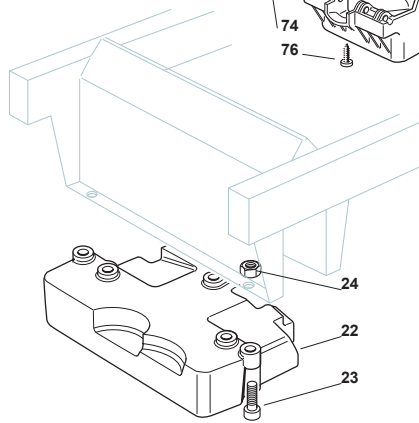

Fig.	Q.ty	Part No	Description	Notes
1	1	382722434/0	Cards + Guards (C)	
1	1	382722433/0	Cards + Guards (D)	
1	1	382722432/0	Cards + Guards (B)	
1	1	382722431/0	Cards + Guards (A)	
2	2	112521320/0	Washer	
3	2	112154330/0	Nut	
4	1	325031501/0	Deflector	
10	3	133500007/0	Fuse Carrier	For Electric Grassbag Lifting
10	2	133500007/0	Fuse Carrier	For Manual Grassbag Lifting
11	1	182040208/0	Cables Ass.Y	for HONDA Engine
11	1	182040203/0	Cables Ass.Y	for B&S-GGP-Kohler-Kawasaki Engines
12	1	118450072/0	Starting Switch	
13	1	118550136/0	Spacer	
14	1	118550135/0	Washer	
15	1	118400862/0	Ring Nut	
16	1	118210022/0	Starting Key	
17	1	118120002/1	Battery	
18	1	125430230/0	Spring	
31	3	119410615/0	Microswitch	
32	1	119410605/1	Microswitch	
36	1	118450060/1	Headlight Interrupt.	
38	1	118450068/0	Switch	
41	1	182040073/0	Lamp Holder	
42	2	133500030/0	Lamp Holder	
43	2	118459100/0	Lamp For Lights	
46	1	133500010/1	Plate	
47	1	112735170/0	Screw	
51	5	133320506/0	Fairlead	
52	1	133320504/0	Fairlead	
54	1	118564864/1	Protection	
55	1	125290001/0	Fuel Level Indicator	

Fig.	Q.ty	Part No	Description	Notes
2	1	382400003/1	Ejection Guard	
3	1	325869043/0	Rear Support	
4	2	118566112/0	Push Road	
5	2	112689515/0	Screw	
6	2	112154510/0	Nut	
7	2	125510022/0	Pin	
8	2	124487998/0	Cotter Pin	
9	1	124487999/0	Spring Pin	
22	1	125519997/1	Front Weight Tc	
23	3	112760520/0	Screw	
24	3	112155000/0	Nut	
42	1	382735502/0	Bracket	
43	1	325774213/0	Bracket	
44	1	382033105/1	Rod	
45	1	125510021/1	Hitch Pin	
46	2	124487999/0	Spring Pin	
51	1	182180050/0	Battery Charger	CE Plugg
51	1	182180052/0	Battery Charger	UK Plugg
72	1	125140092/0	Mulching Deflector	
73	1	325394005/0	Handle	
74	1	125510077/0	Pin	
75	1	125430245/0	Spring	
76	1	112735405/0	Screw	
77	1	325280000/1	Handgrip	
78	1	125840011/1	Tie Rod	
79	2	125253004/0	Mulch.Kit Fixing Hook	