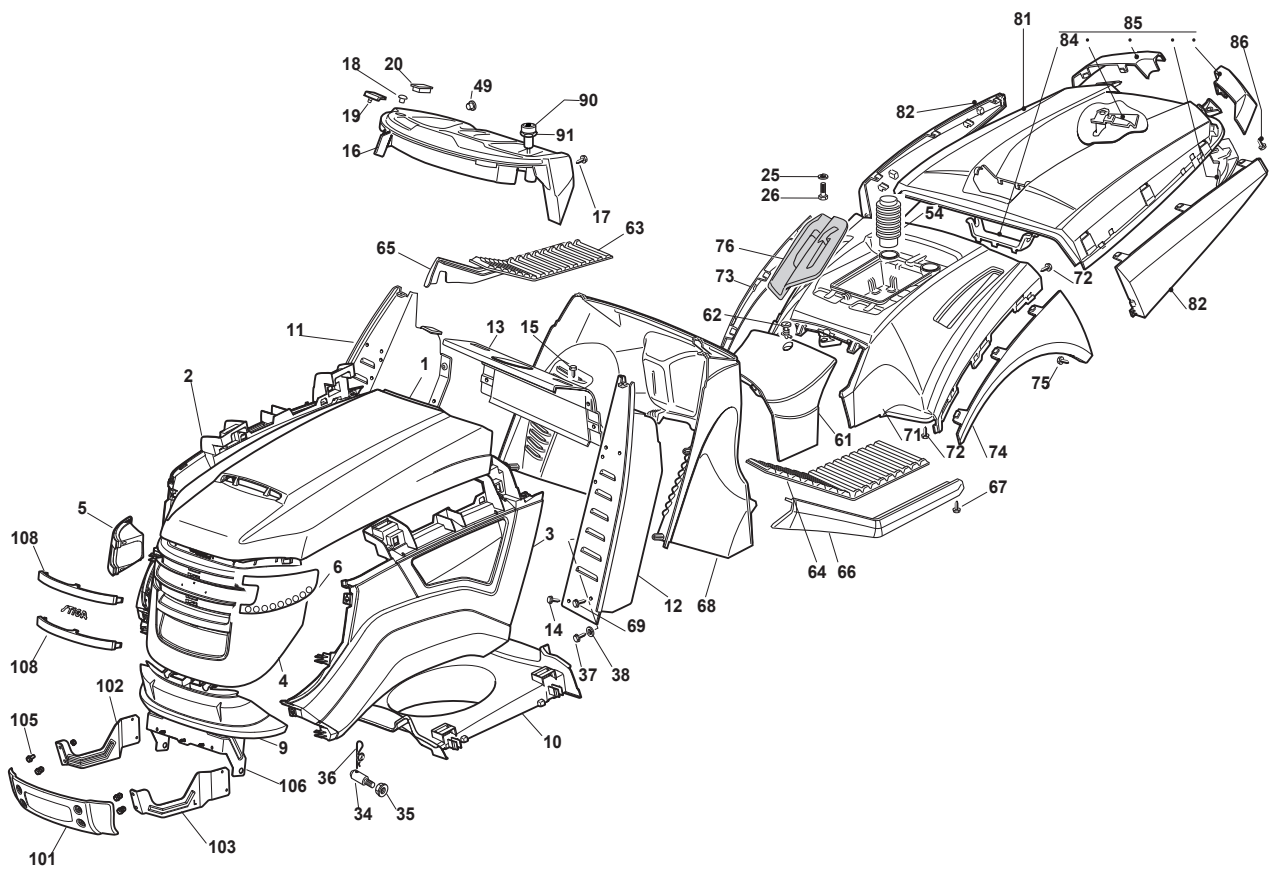

Fig.	Q.ty	Part No	Description	Notes
1	1	325076866/0	Upper Engine Hood, Yellow	
2	1	382394646/0	Side Hood, Left	
3	1	382394645/0	Side Hood, Right	
4	1	325076953/0	Grey Hood, Front   Lower Grey Hood, Front	
5	1	382185500/1	Right Grill	
6	1	382185501/1	Left Grill	
8	6	112735403/0	Screw	
9	1	325076959/0	Lower Grey Hood, Front	
10	1	325108031/0	Conveyor	
11	1	382785022/9	Right Dashboard Support	
12	1	382785021/8	Left Dashboard Support	
13	1	382785137/0	Central Dashboard Support	
14	2	112735110/0	Screw	
15	4	112735110/0	Screw	
16	1	325120253/0	Dashboard, Black	
16	1	325120254/0	Dashboard, Black (Cruise Control)	
17	4	112728440/0	Screw	
18	2	125120200/0	Cap	
19	2	125260000/0	Grommet	
20	1	325120234/0	Cap	
21	1	112620299/0	Elastic Pin	
25	4	112583500/0	Grower	
26	4	112793102/0	Screw	
34	2	125510068/0	Pin	
35	2	112293201/0	Nut	
36	1	124487998/0	Cotter Pin	
37	2	112731350/0	Screw	
38	2	112521330/0	Washer	
49	1	325120233/0	Cap	
54	2	325737002/0	Hood	
61	1	325110466/0	Grey Central Cover	
62	1	125580020/2	Stake	
63	1	325110278/1	Right Footboard Cover	
64	1	325110279/0	Left Footboard Cover	
65	1	325599018/0	Left, Footboard Profile	
66	1	325599017/0	Right, Footboard Profile	
67	6	112731580/0	Screw	
68	1	325785449/0	Black Dashboard Support	
69	7	112735403/0	Screw	
71	1	325109754/0	Yellow Wheels Cover	
72	4	112735402/0	Screw	
73	1	325109793/0	Right Wheel Cover	
74	1	325109794/0	Left Wheel Cover	
75	2	112728686/0	Screw	
76	1	325207129/0	Cover, Can Holder Tcx Hydro Black	
81	1	325110308/0	Grass-Catcher Cover	
82	1	382110299/0	Side Profil Assy	
84	1	325394009/0	Handle Cover	
85	1	382110300/0	Angular Support Assy	
86	4	112735403/0	Screw	
90	1	325605003/0	Button	