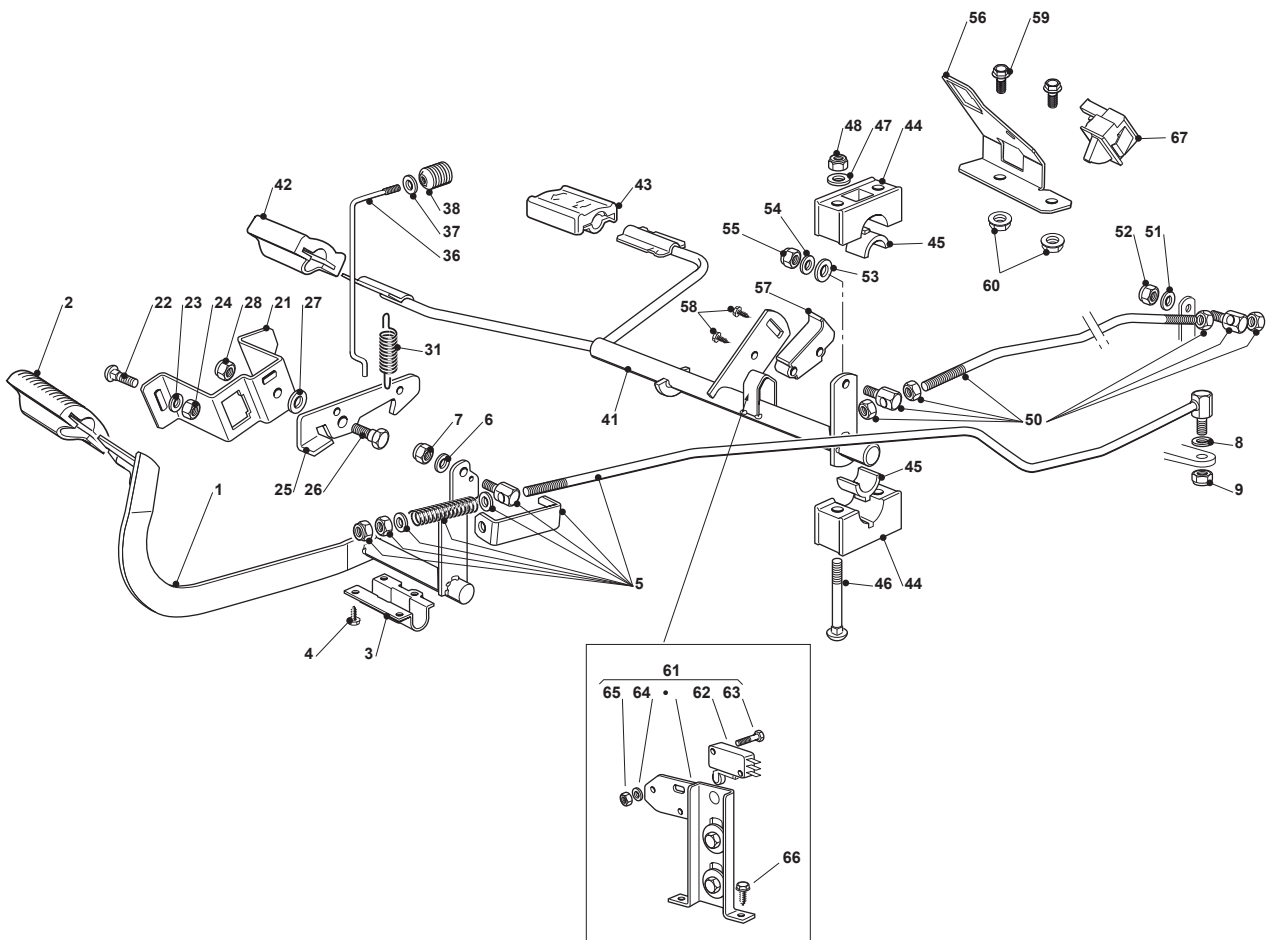

Fig.	Q.ty	Part No	Description	Notes
1	1	382500011/2	Pedal	
2	1	325110416/0	Clamp Cover	
3	1	325547081/2	Plate	
4	4	112731601/0	Screw	
5	1	382000582/0	Rod	
6	1	112521350/0	Washer	
7	1	112155000/0	Nut	
8	2	112521360/0	Washer	
9	1	112155000/0	Nut	
21	1	325785143/1	Support	
22	2	112815210/0	Screw	
23	1	112523040/0	Washer	
24	2	112154510/0	Nut	
25	1	325253001/0	Hook	
26	1	122524970/2	Fulcrum Pin	
27	1	325670011/0	Antifriction Washer	
28	1	112155000/0	Nut	
31	1	125430213/0	Spring	
36	1	125033034/0	Rod	
37	1	125394509/1	Knob	
38	1	112523020/0	Washer	
41	1	382000391/1	Drive Pedal	
42	1	325110417/0	Clamp Cover Front	
43	1	325110418/0	Clamp Cover Rear	
44	4	325785354/0	Support	
45	4	325034003/0	Brass	
46	4	112815271/0	Screw	
47	4	112523040/0	Washer	
48	4	112154510/0	Nut	
50	1	382000579/0	Rod	
51	1	112523040/0	Washer	
52	1	112154510/0	Nut	
53	1	112521360/0	Washer	
54	1	112523040/0	Washer	
55	1	112154510/0	Nut	
56	1	325785481/0	Micro Switch Bracket	
57	1	325060034/1	Cam	
58	1	112735404/0	Screw	
59	2	112793102/0	Screw	
60	2	112293201/0	Nut	
61	1	382394853/0	Switch Ass.Y	
62	1	119410609/0	Microswitch	
63	2	112735602/0	Screw	
64	2	112581100/0	Grower	
65	2	112290791/0	Nut	
66	2	112735110/0	Screw	
67	1	119410614/0	Microswitch