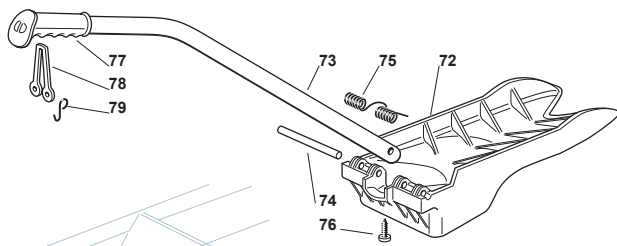

Fig.	Q.ty	Part No	Description	Notes
2	1	382400003/1	Ejection Guard	
3	1	325869043/0	Rear Support	
4	2	118566112/0	Push Road	
5	2	112689515/0	Screw	
6	2	112154510/0	Nut	
7	2	125510022/0	Pin	
8	2	124487998/0	Cotter Pin	
9	1	124487999/0	Spring Pin	
22	1	125519997/1	Front Weight Tc	
23	3	112760520/0	Screw	
24	3	112155000/0	Nut	
42	1	382735502/0	Bracket	
43	1	325774213/0	Bracket	
44	1	382033105/1	Rod	
45	1	125510021/1	Hitch Pin	
46	2	124487999/0	Spring Pin	
51	1	182180050/0	Battery Charger	CE Plugg
51	1	182180052/0	Battery Charger	UK Plugg
72	1	125140092/0	Mulching Deflector	
73	1	325394005/0	Handle	
74	1	125510077/0	Pin	
75	1	125430245/0	Spring	
76	1	112735405/0	Screw	
77	1	325280000/1	Handgrip	
78	1	125840011/1	Tie Rod	
79	2	125253004/0	Mulch.Kit Fixing Hook	