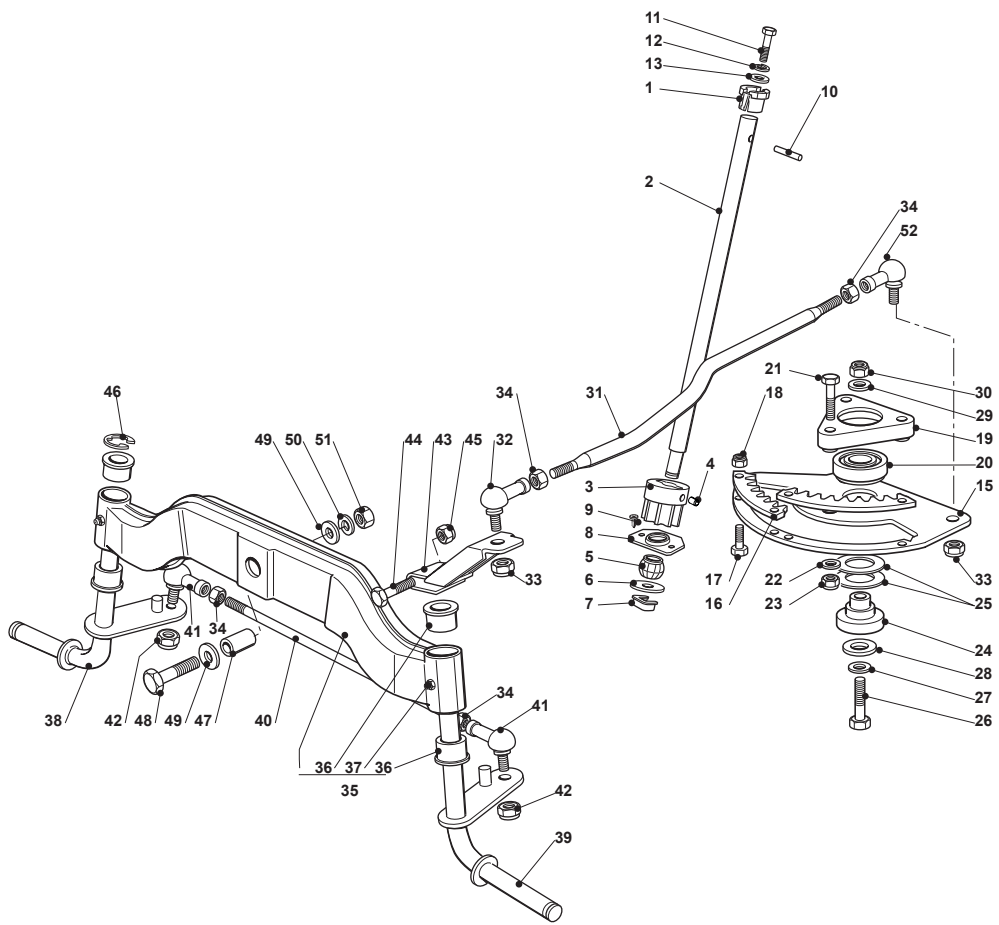

Fig.	Q.ty	Part No	Description	Notes
1	1	325038004/0	Bushing	
2	1	125520010/0	Steering Column	
3	1	125570004/0	Pinion	
4	1	112714300/0	Dowel	
5	1	325743000/0	Joint	
6	1	112521370/0	Washer	
7	1	112436030/0	Plate	
8	1	325785213/1	Support	
9	2	112729601/1	Screw	
10	1	112620250/0	Pin	
11	1	112691800/0	Screw	
12	1	112583500/0	Grower	
13	1	112523060/0	Washer	
15	1	325735523/0	Steering Sector	
16	2	325150000/0	Rack	
17	4	112791213/1	Screw	
18	4	112154510/0	Nut	
19	1	325774453/0	Clamp	
20	1	119216047/0	Bearing	
21	3	112691100/0	Screw	
22	3	112523060/0	Washer	
23	3	112155000/0	Nut	
24	1	125510120/0	Support	
25	2	322672153/0	Antifriction Washer	
26	1	112692395/0	Screw	
27	1	112523080/0	Washer	
28	1	112521390/0	Washer	
29	1	112523080/0	Washer	
30	1	112156602/0	Nut	
31	1	125033003/1	Steering Rod	
32	2	122746600/0	Joint	
32	2	122746616/0	Joint	
33	2	122746609/0	Joint	
34	4	112156602/0	Nut	
35	1	382034001/3	Equalizer With Bush And Lubricator	
36	4	125034002/1	Bushing	
37	2	112379511/0	Grease Dispenser	
38	1	382230349/0	Right Stub Axle	
39	1	382230348/0	Left Stub Axle	
40	1	325840001/0	Tie Rod	
41	2	122746616/0	Joint	
42	2	112156602/0	Nut	
43	1	382318101/0	Lever Ass.Y	
44	1	112691700/0	Screw	
45	1	112155000/0	Nut	
46	1	112001000/0	Benzing Ring	
47	1	125160005/0	Spacer	
48	1	112694100/0	Screw	
49	2	112521390/0	Washer	
50	1	112587900/0	Grower	
51	1	112295800/0	Nut