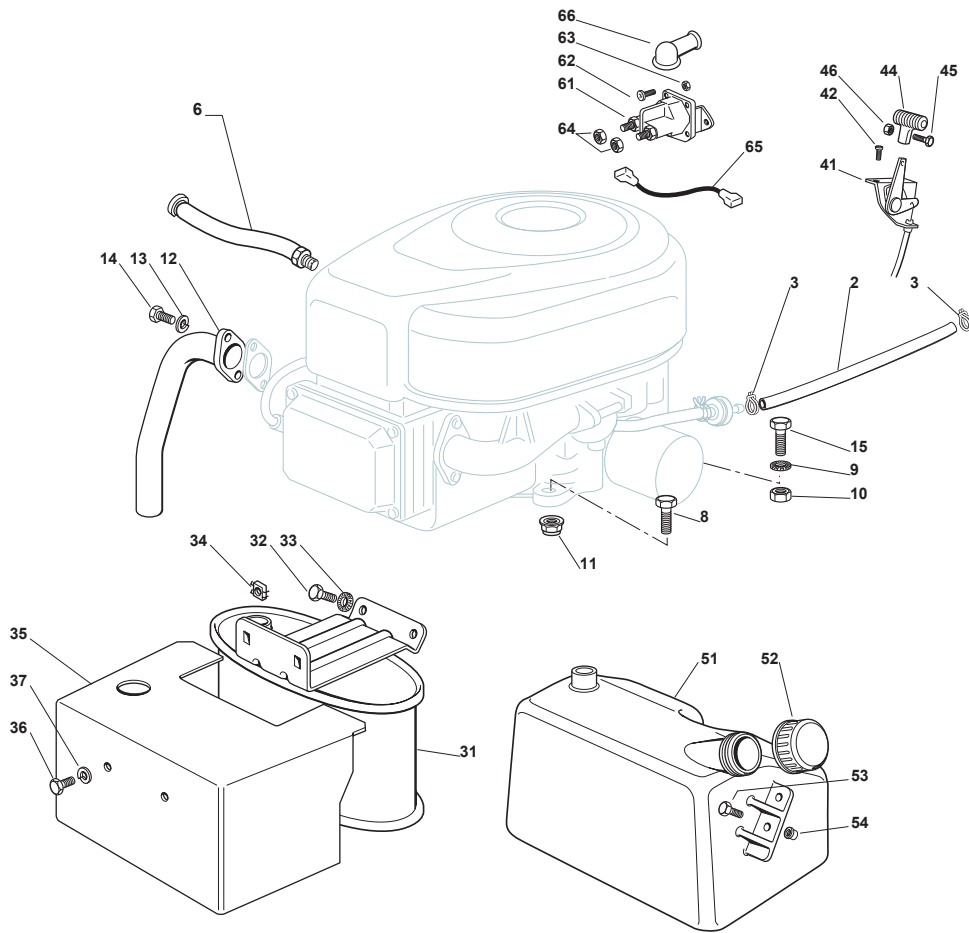

Fig.	Q.ty	Part No	Description	Notes
70	1	125033091/0	Rod	
71	1	124487995/0	Cotter Pin	
72	1	125430232/0	Spring	
73	1	325605002/0	Button	
74	1	112726389/0	Screw	
75	1	112290800/0	Nut	
76	1	325060050/0	Cam	
77	1	112789100/0	Screw	
78	2	112154330/0	Nut	
79	2	325755071/0	Angle Bracket	
80	1	325785479/0	Micro Switch Bracket	
81	2	112791400/0	Screw	
82	2	112292102/0	Nut	
83	1	119410614/0	Microswitch	

Fig.	Q.ty	Part No	Description	Notes
2	1	325869016/1	Connecting Tube	
3	2	118375051/1	Fair Led	
4	1	118738224/0	Exhaust Conn. Tube	
5	2	112583500/0	Grower	
6	2	112735530/0	Screw	
7	1	112691115/0	Screw	
8	1	112540260/0	Grower	
9	1	112154210/0	Nut	
12	1	1134-5827-01	Oil Drain Assy	
14	2	112793102/0	Screw	
15	2	112540260/0	Grower	
16	1	182750010/0	Muffler	
17	2	112360425/0	Nut	
18	1	382598009/2	Muffler Protection	
19	2	112792611/0	Screw	
20	2	112583500/0	Grower	
24	3	112154210/0	Nut	
25	3	112691100/0	Screw	
41	1	182000200/1	Throttle Cable	
42	2	125943012/0	Screw	
44	1	325592000/0	Knob	
45	1	112726388/0	Screw	
46	1	112290800/0	Nut	
51	1	125735110/3	Tank	
52	1	125795000/1	Fuel Cap	
53	2	112788910/0	Screw	
54	2	112500092/0	Rivet	
61	1	118736110/0	Starter Relay	
62	2	112791011/0	Screw	
63	2	112292102/0	Nut	
64	2	112360352/0	Nut	
65	1	125065017/0	Cable	
66	1	118564861/1	Protection	