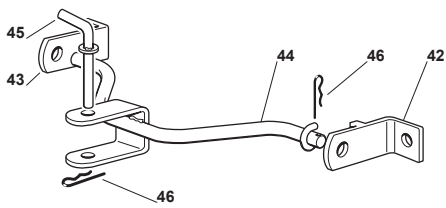

Fig.	Q.ty	Part No	Description	Notes
1	1	382722434/0	Cards + Guards (C)	
1	1	382722433/0	Cards + Guards (D)	
1	1	382722432/0	Cards + Guards (B)	
1	1	382722431/0	Cards + Guards (A)	
2	2	112521320/0	Washer	
3	2	112154330/0	Nut	
4	1	325031501/0	Deflector	
10	3	133500007/0	Fuse Carrier	For Electric Grassbag Lifting
10	2	133500007/0	Fuse Carrier	For Manual Grassbag Lifting
11	1	182040208/0	Cables Ass.Y	for HONDA Engine
11	1	182040203/0	Cables Ass.Y	for B&S-GGP-Kohler-Kawasaki Engines
12	1	118450072/0	Starting Switch	
13	1	118550136/0	Spacer	
14	1	118550135/0	Washer	
15	1	118400862/0	Ring Nut	
16	1	118210022/0	Starting Key	
17	1	118120002/1	Battery	
18	1	125430230/0	Spring	
31	3	119410615/0	Microswitch	
32	1	119410605/1	Microswitch	
36	1	118450060/1	Headlight Interrupt.	
38	1	118450068/0	Switch	
41	1	182040073/0	Lamp Holder	
42	2	133500030/0	Lamp Holder	
43	2	118459100/0	Lamp For Lights	
46	1	133500010/1	Plate	
47	1	112735170/0	Screw	
51	5	133320506/0	Fairlead	
52	1	133320504/0	Fairlead	
54	1	118564864/1	Protection	
55	1	125290001/0	Fuel Level Indicator	

Fig.	Q.ty	Part No	Description	Notes
2	1	382400003/1	Ejection Guard	
3	1	325869043/0	Rear Support	
4	2	118566112/0	Push Road	
5	2	112689515/0	Screw	
6	2	112154510/0	Nut	
7	2	125510022/0	Pin	
8	2	124487998/0	Cotter Pin	
9	1	124487999/0	Spring Pin	
22	1	125519997/1	Front Weight Tc	
23	3	112760520/0	Screw	
24	3	112155000/0	Nut	
42	1	382735502/0	Bracket	
43	1	325774213/0	Bracket	
44	1	382033105/1	Rod	
45	1	125510021/1	Hitch Pin	
46	2	124487999/0	Spring Pin	
51	1	182180050/0	Battery Charger	CE Plugg
51	1	182180052/0	Battery Charger	UK Plugg
72	1	125140092/0	Mulching Deflector	
73	1	325394005/0	Handle	
74	1	125510077/0	Pin	
75	1	125430245/0	Spring	
76	1	112735405/0	Screw	
77	1	325280000/1	Handgrip	
78	1	125840011/1	Tie Rod	
79	2	125253004/0	Mulch.Kit Fixing Hook	