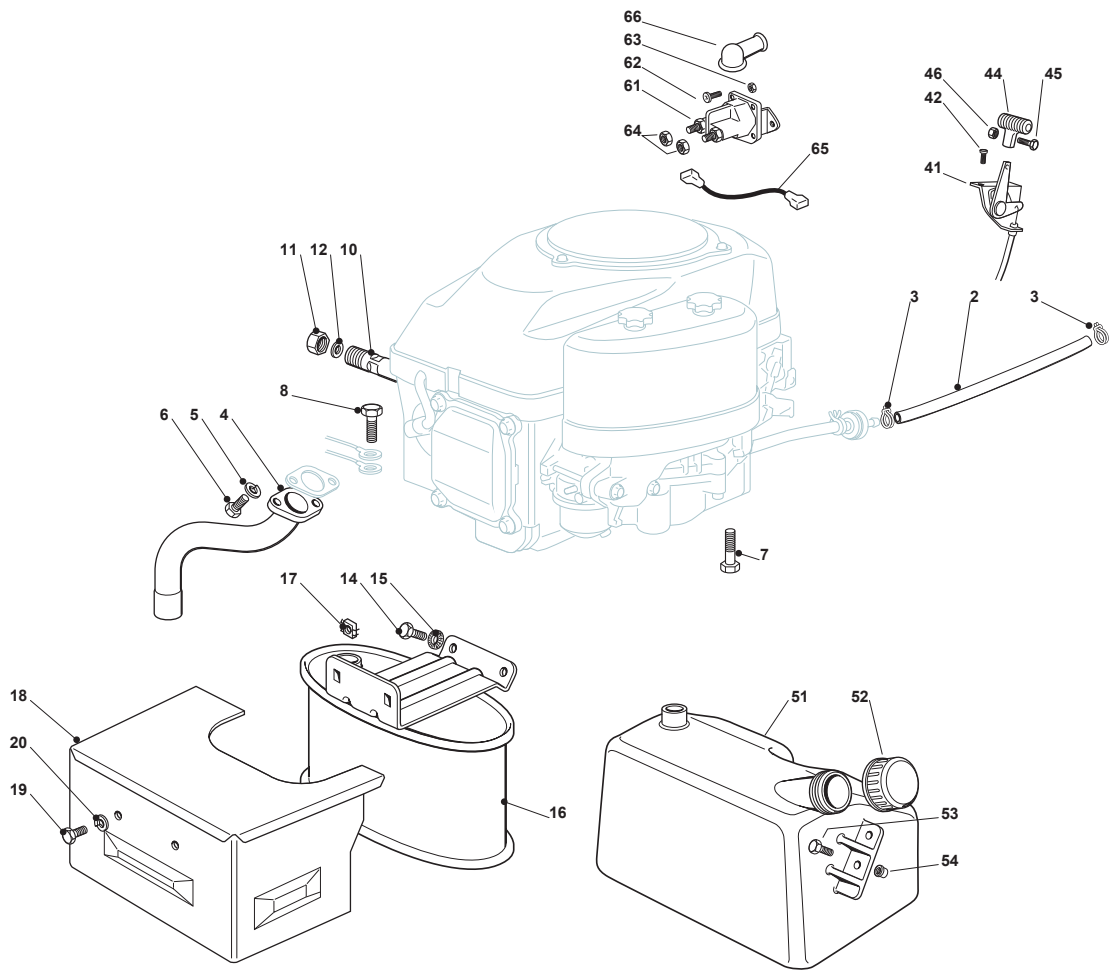

Fig.	Q.ty	Part No	Description	Notes
2	1	325869057/0	Connecting Tube	
3	4	118375051/1	Fair Led	
4	1	118738231/1	Exhaust Tube	
5	2	112583500/0	Grower	
6	2	112737450/0	Screw	
7	4	112735108/1	Screw	
8	1	112735599/0	Screw	
10	1	127598060/0	Oil Discharge Extension	
11	1	118737849/0	Plug	
12	1	118401001/1	Oil Seal	
14	2	112793102/0	Screw	
15	2	112540260/0	Grower	
16	1	182750010/0	Muffler	
17	2	112360425/0	Nut	
18	1	382598039/0	Guard	
19	2	112792611/0	Screw	
20	2	112583500/0	Grower	
41	1	182000212/0	Accelerator	
42	2	125943012/0	Screw	
44	1	125394501/0	Knob	
45	1	112726388/0	Screw	
46	1	112290800/0	Nut	
51	1	325735111/3	Tank	with fuel level
51	1	125735110/3	Tank	without fuel level
52	1	125795000/1	Fuel Cap	
53	2	112788910/0	Screw	
54	2	112500092/0	Rivet	
61	1	118736110/0	Starter Relay	
62	2	112791011/0	Screw	
63	2	112292102/0	Nut	
64	2	112360352/0	Nut	
65	1	125065017/0	Cable	
66	1	118564861/1	Protection	