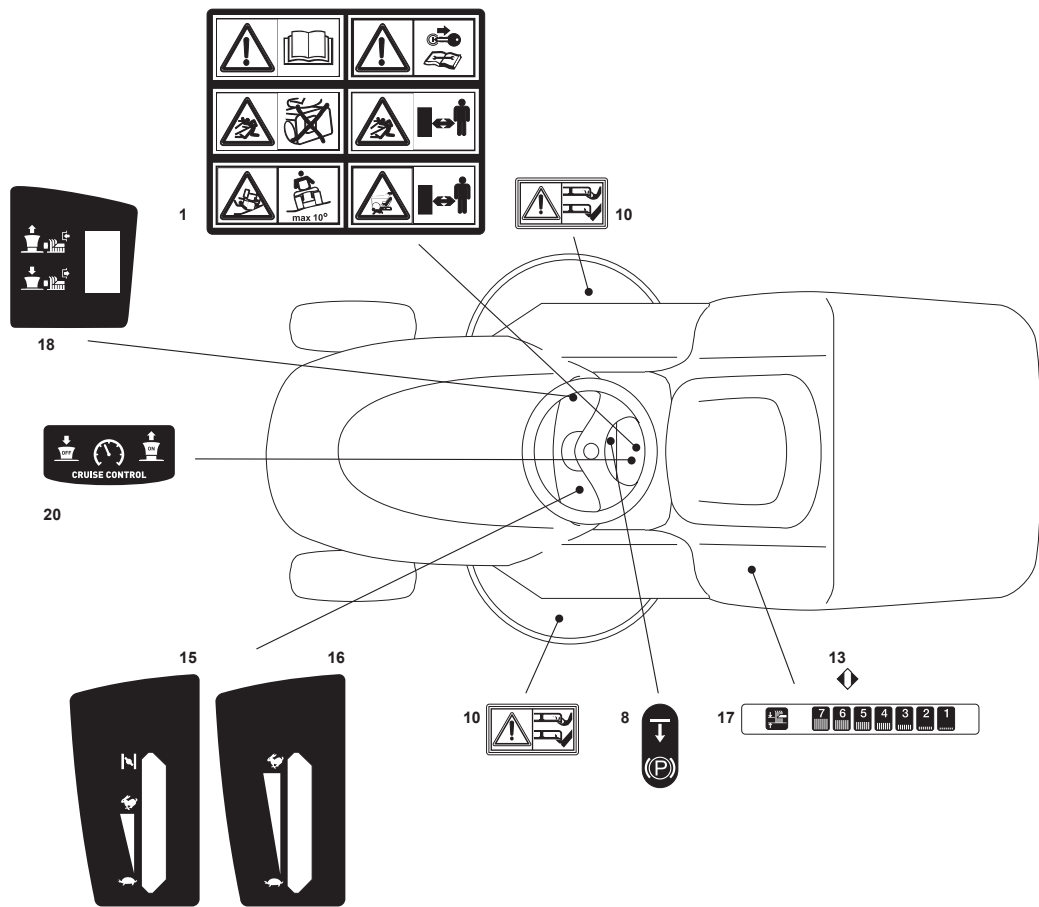

Fig.	Q.ty	Part No	Description	Notes
2	1	382400003/1	Ejection Guard	
3	1	325869043/0	Rear Support	
4	2	118566112/0	Push Road	
5	2	112689515/0	Screw	
6	2	112154510/0	Nut	
7	2	125510022/0	Pin	
8	2	124487998/0	Cotter Pin	
9	1	124487999/0	Spring Pin	
22	1	125519997/1	Front Weight Tc	
23	3	112760520/0	Screw	
24	3	112155000/0	Nut	
42	1	382735502/0	Bracket	
43	1	325774213/0	Bracket	
44	1	382033105/1	Rod	
45	1	125510021/1	Hitch Pin	
46	2	124487999/0	Spring Pin	
51	1	182180050/0	Battery Charger	CE Plugg
51	1	182180052/0	Battery Charger	UK Plugg
72	1	125140092/0	Mulching Deflector	
73	1	325394005/0	Handle	
74	1	125510077/0	Pin	
75	1	125430245/0	Spring	
76	1	112735405/0	Screw	
77	1	325280000/1	Handgrip	
78	1	125840011/1	Tie Rod	
79	2	125253004/0	Mulch.Kit Fixing Hook	