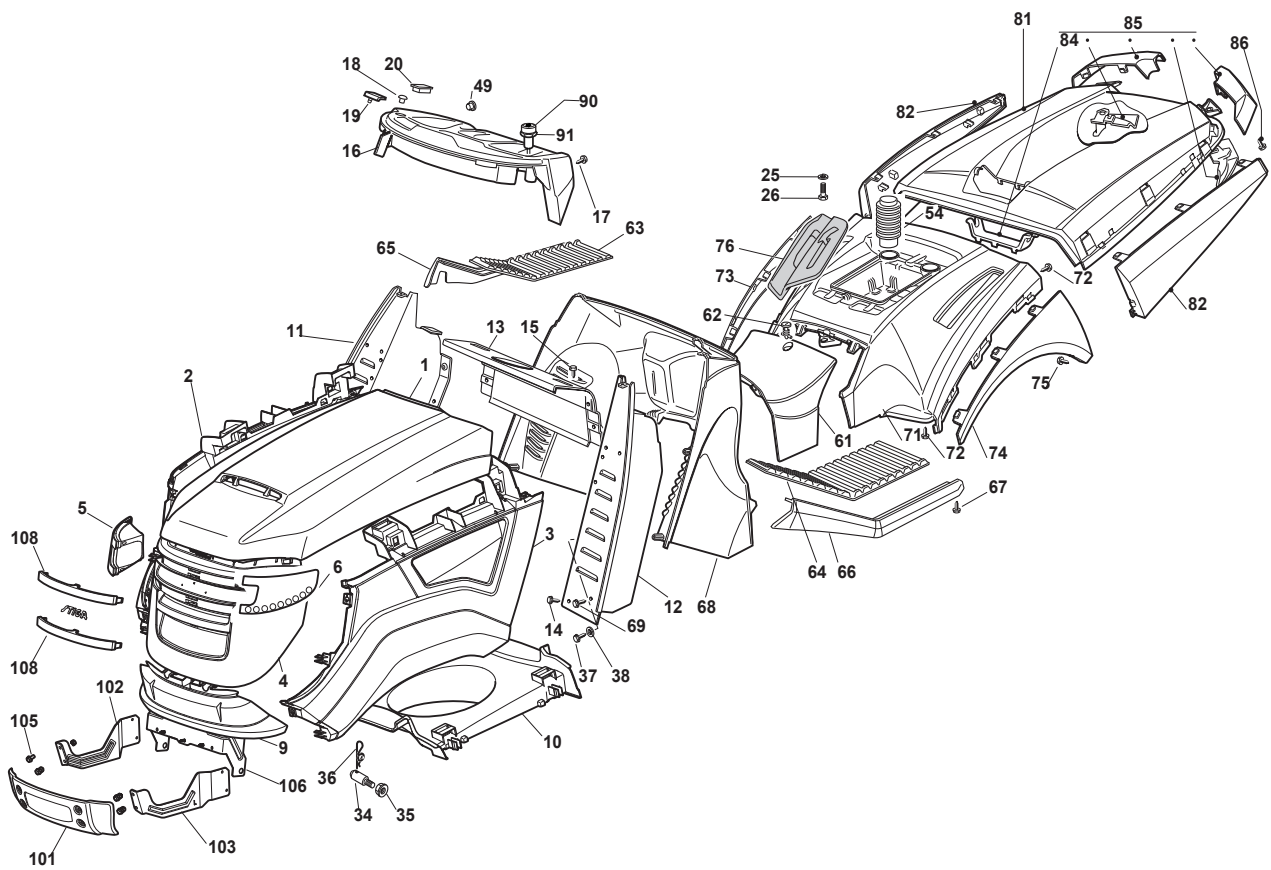

Fig.	Q.ty	Part No	Description	Notes
1	1	325076866/0	Upper Engine Hood, Yellow	
2	1	382394646/0	Side Hood, Left	
3	1	382394645/0	Side Hood, Right	
4	1	325076953/0	Grey Hood, Front   Lower Grey Hood, Front	
5	1	382185500/1	Right Grill	
6	1	382185501/1	Left Grill	
8	6	112735403/0	Screw	
9	1	325076959/0	Lower Grey Hood, Front	
10	1	325108031/0	Conveyor	
11	1	382785022/9	Right Dashboard Support	
12	1	382785021/8	Left Dashboard Support	
13	1	382785137/0	Central Dashboard Support	
14	2	112735110/0	Screw	
15	4	112735110/0	Screw	
16	1	325120253/0	Dashboard, Black	
16	1	325120254/0	Dashboard, Black (Cruise Control)	
17	4	112728440/0	Screw	
18	2	125120200/0	Cap	
19	2	125260000/0	Grommet	
20	1	325120234/0	Cap	
21	1	112620299/0	Elastic Pin	
25	4	112583500/0	Grower	
26	4	112793102/0	Screw	
34	2	125510068/0	Pin	
35	2	112293201/0	Nut	
36	1	124487998/0	Cotter Pin	
37	2	112731350/0	Screw	
38	2	112521330/0	Washer	
49	1	325120233/0	Cap	
54	2	325737002/0	Hood	
61	1	325110466/0	Grey Central Cover	
62	1	125580020/2	Stake	
63	1	325110278/1	Right Footboard Cover	
64	1	325110279/0	Left Footboard Cover	
65	1	325599018/0	Left, Footboard Profile	
66	1	325599017/0	Right, Footboard Profile	
67	6	112731580/0	Screw	
68	1	325785449/0	Black Dashboard Support	
69	7	112735403/0	Screw	
71	1	325109754/0	Yellow Wheels Cover	
72	4	112735402/0	Screw	
73	1	325109793/0	Right Wheel Cover	
74	1	325109794/0	Left Wheel Cover	
75	2	112728686/0	Screw	
76	1	325207129/0	Cover, Can Holder Tcx Hydro Black	
81	1	325110308/0	Grass-Catcher Cover	
82	1	382110299/0	Side Profil Assy	
84	1	325394009/0	Handle Cover	
85	1	382110300/0	Angular Support Assy	
86	4	112735403/0	Screw	
90	1	325605003/0	Button	