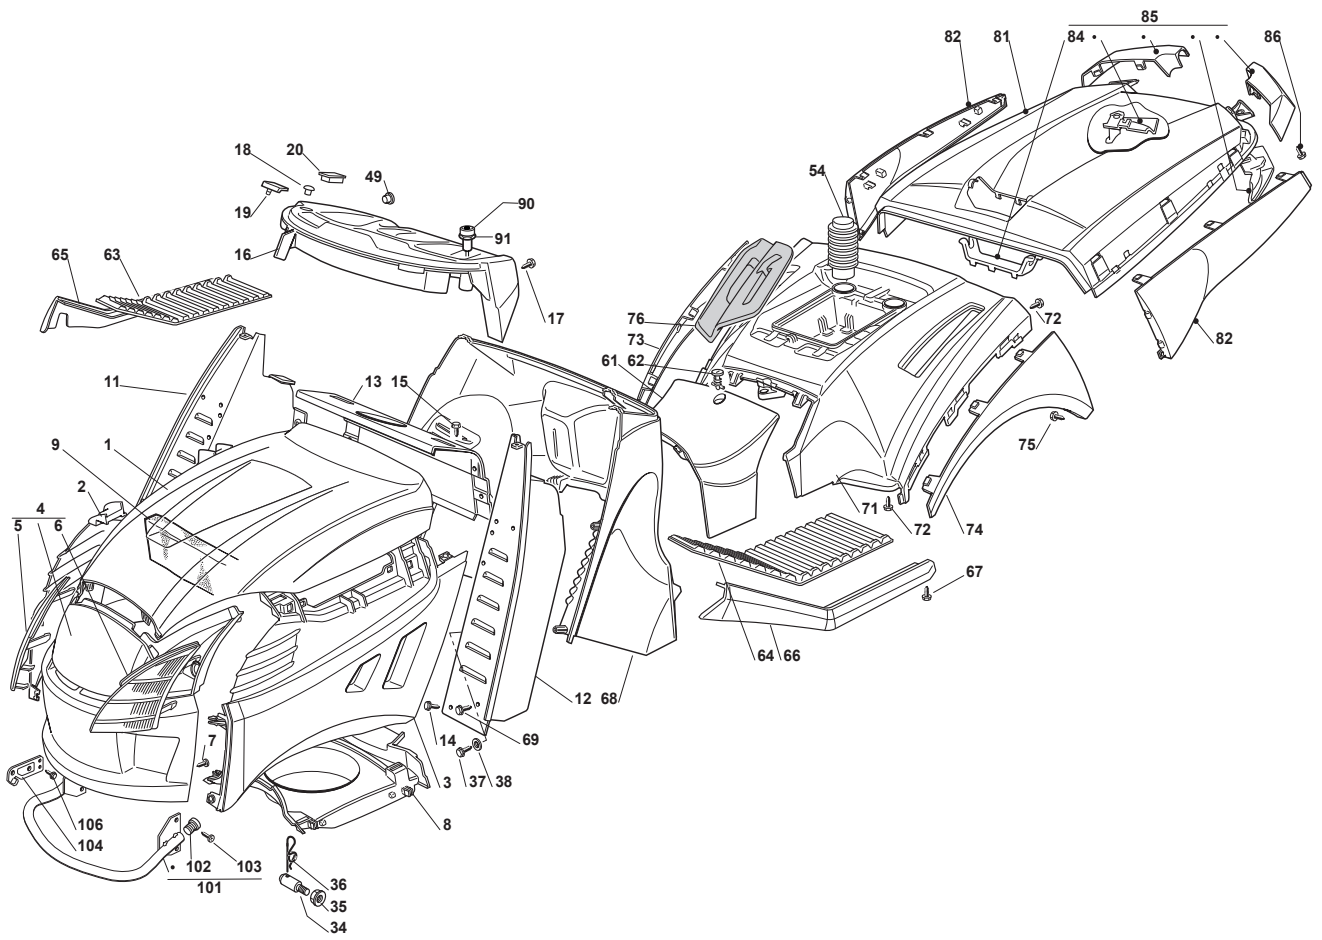

Fig.	Q.ty	Part No	Description	Notes
83	2	122524970/2	Fulcrum Pin	
84	2	112155010/0	Nut	
85	1	325785147/2	Seat Support	
86	1	325318303/0	Stop Lever	
87	1	125510000/0	Pin	
88	1	125430202/1	Spring	
89	2	112604897/0	Elastic Washer	
90	1	125430285/0	Spring	
91	1	112789000/0	Screw	
92	1	112154330/0	Nut	
93	1	325060049/0	Seat Switch Cam	
94	2	112815050/0	Screw	
95	4	112521320/0	Washer	
96	2	112154330/0	Nut	
97	1	325755025/1	Bracket	
98	2	112735110/0	Screw	
99	2	112437502/0	Plate	
100	1	325430255/0	Spring	
101	2	125510119/0	Tie Rod	
102	2	124487997/0	Cotter Pin	
103	2	125510040/1	Pin	
104	2	112155000/0	Nut	
105	2	112155000/0	Nut	