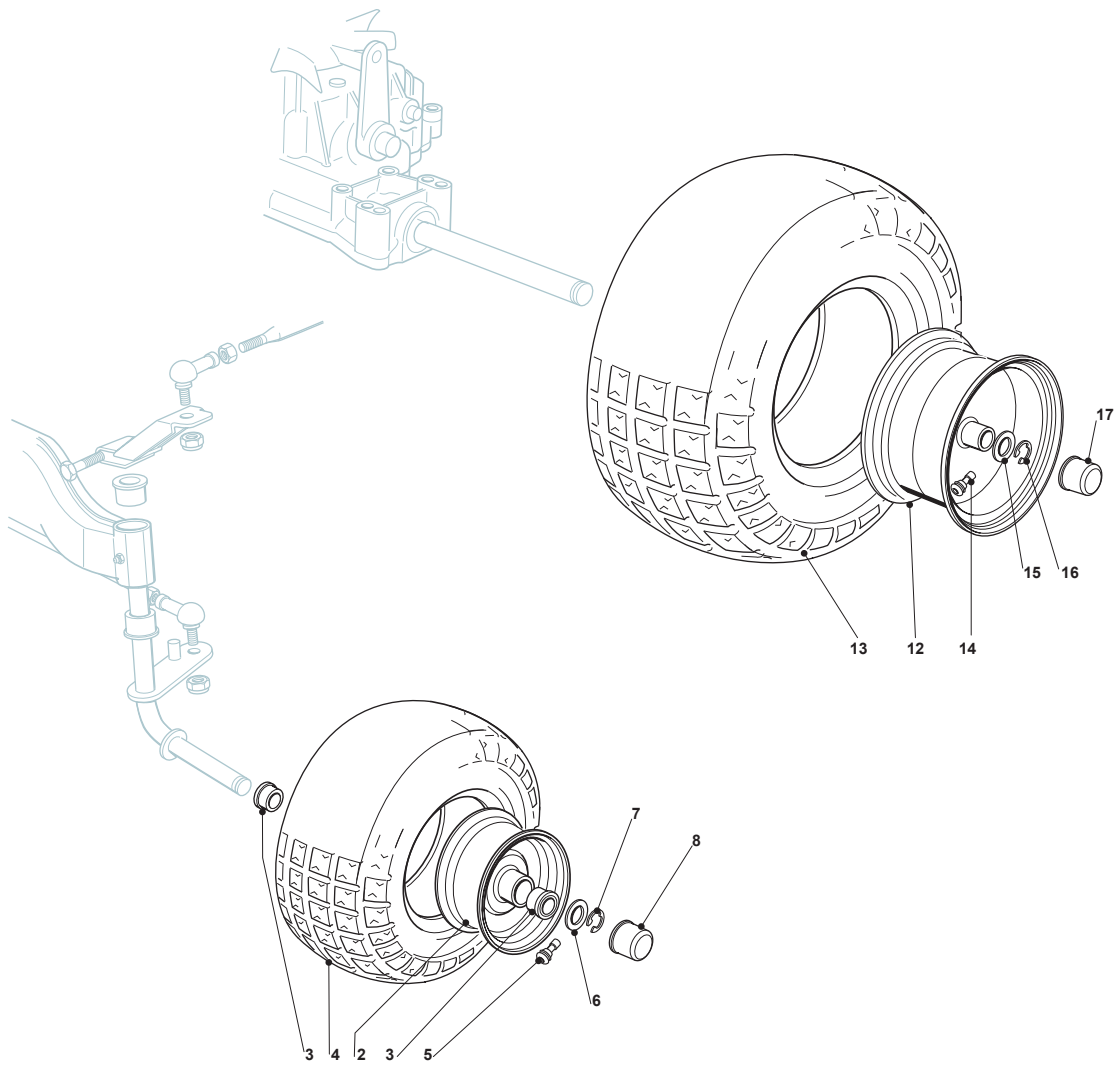

Fig.	Q.ty	Part No	Description	Notes
2	2	182000598/0	Rimm	
3	4	125122200/2	Bearing	
4	2	125590014/0	Tyre	13"
4	2	127590066/0	Tyre	15"
5	2	125950000/0	Valve	
6	2	125670005/1	Washer	
7	2	112001000/0	Benzing Ring	
8	2	382110274/0	Wheel Cover	
12	2	182000599/0	Rimm	
13	2	125590015/0	Tyre	
14	2	125950000/0	Valve	
15	2	125670005/1	Washer	
16	2	112001010/0	Benzing Ring	
17	2	382110275/0	Rear Wheel Deck	