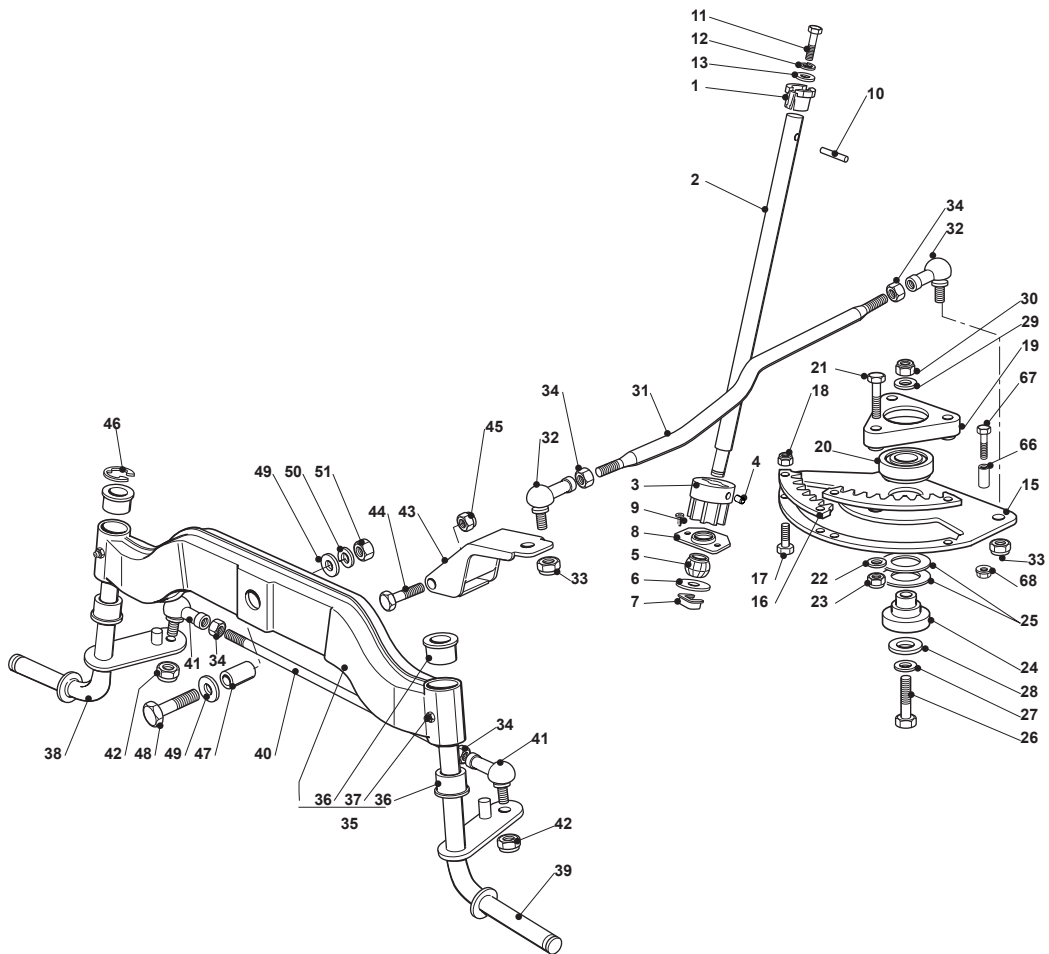

Fig.	Q.ty	Part No	Description	Notes
1	1	325038004/0	Bushing	
2	1	125520010/0	Steering Column	
3	1	125570004/0	Pinion	
4	1	112714300/0	Dowel	
5	1	325743000/0	Joint	
6	1	112521370/0	Washer	
7	1	112436030/0	Plate	
8	1	325785213/1	Support	
9	2	112729601/1	Screw	
10	1	112620250/0	Pin	
11	1	112691800/0	Screw	
12	1	112583500/0	Grower	
13	1	112523060/0	Washer	
15	1	325735523/0	Steering Sector	
16	2	325150000/0	Rack	
17	4	112791213/1	Screw	
18	4	112154510/0	Nut	
19	1	325774453/0	Clamp	
20	1	119216047/0	Bearing	
21	3	112691100/0	Screw	
22	3	112523060/0	Washer	
23	3	112155000/0	Nut	
24	1	125510120/0	Support	
25	2	322672153/0	Antifriction Washer	
26	1	112692395/0	Screw	
27	1	112523080/0	Washer	
28	1	112521390/0	Washer	
29	1	112523080/0	Washer	
30	1	112156602/0	Nut	
31	1	125033003/1	Steering Rod	
32	2	122746600/0	Joint	
32	2	122746616/0	Joint	
33	2	122746609/0	Joint	
34	4	112156602/0	Nut	
35	1	382034001/3	Equalizer With Bush And Lubricator	
36	4	125034002/1	Bushing	
37	2	112379511/0	Grease Dispenser	
38	1	382230361/0	Right Stub Axle	
39	1	382230359/0	Left Stub Axle	
40	1	325840001/0	Tie Rod	
41	2	122746616/0	Joint	
42	2	112156602/0	Nut	
43	1	382318185/0	Lever Ass.Y	
44	1	112692395/0	Screw	
45	1	112155000/0	Nut	
46	1	112001000/0	Benzing Ring	
47	1	125160005/0	Spacer	
48	1	112694100/0	Screw	
49	2	112521390/0	Washer	
50	1	112587900/0	Grower	
51	1	112295800/0	Nut