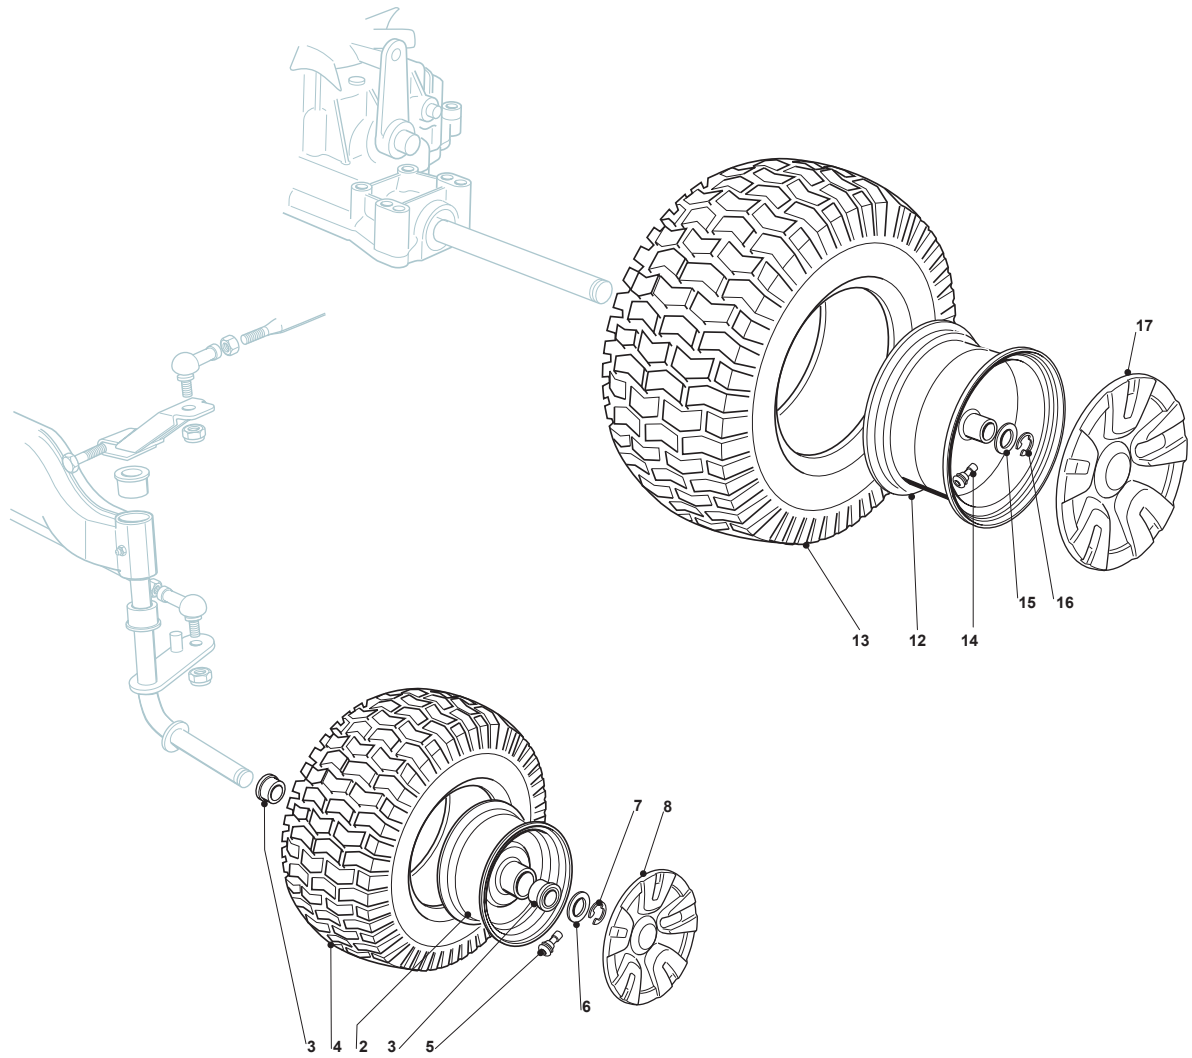

Fig.	Q.ty	Part No	Description	Notes
2	2	182000598/0	Rimm	
3	4	125122200/2	Bearing	
4	2	125590014/0	Tyre	13"
4	2	127590066/0	Tyre	15"
5	2	125950000/0	Valve	
6	2	125670005/1	Washer	
7	2	112001000/0	Benzing Ring	
8	2	382110252/0	Front Wheel Cover	
12	2	182000599/0	Rimm	
13	2	125590015/0	Tyre	
14	2	125950000/0	Valve	
15	2	125670005/1	Washer	
16	2	112001010/0	Benzing Ring	
17	2	382110253/0	Wheel Cover	