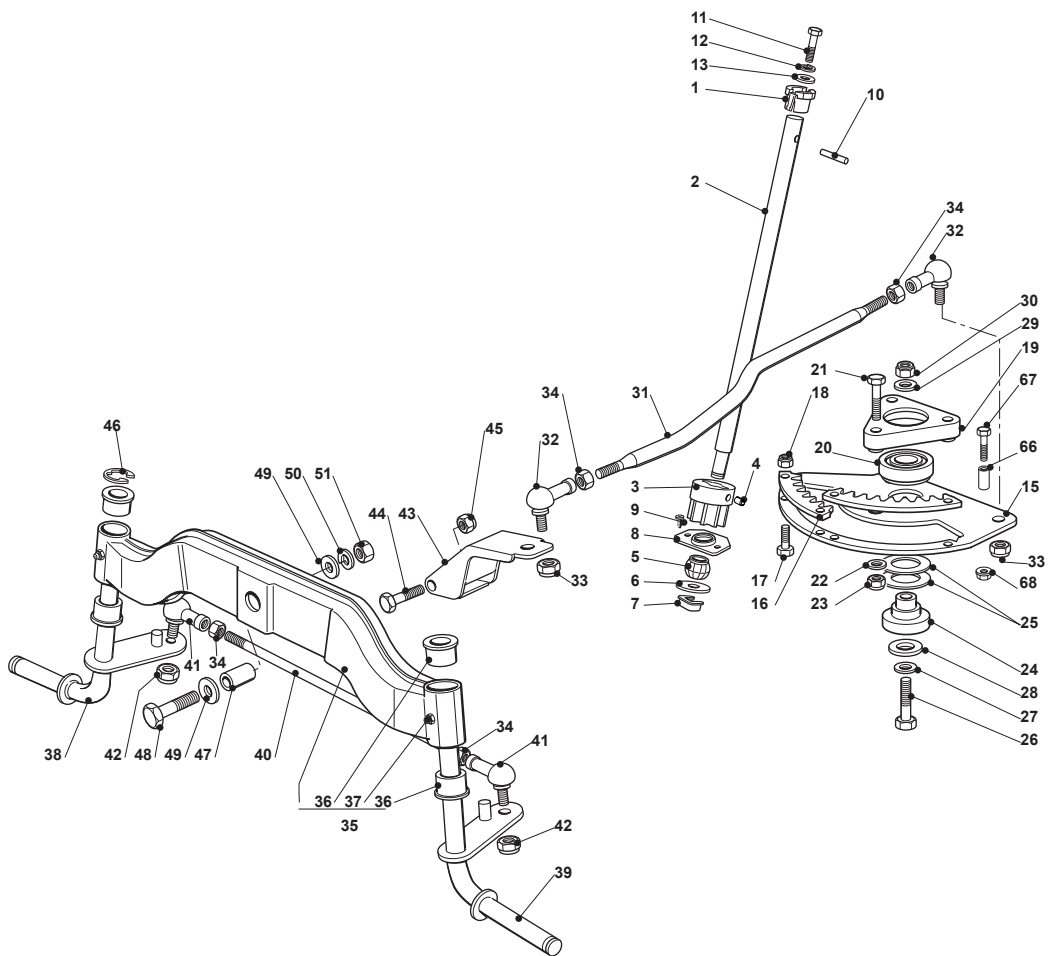

TX 122 HYDRO

Ride-on 102-122 Steering - 15"

Issue 13 - 2015

Fig.	Q.ty	Part No	Description	Notes
66	1	122167840/0	Spacer	
67	1	112691200/0	Screw	
68	1	112293201/0	Nut